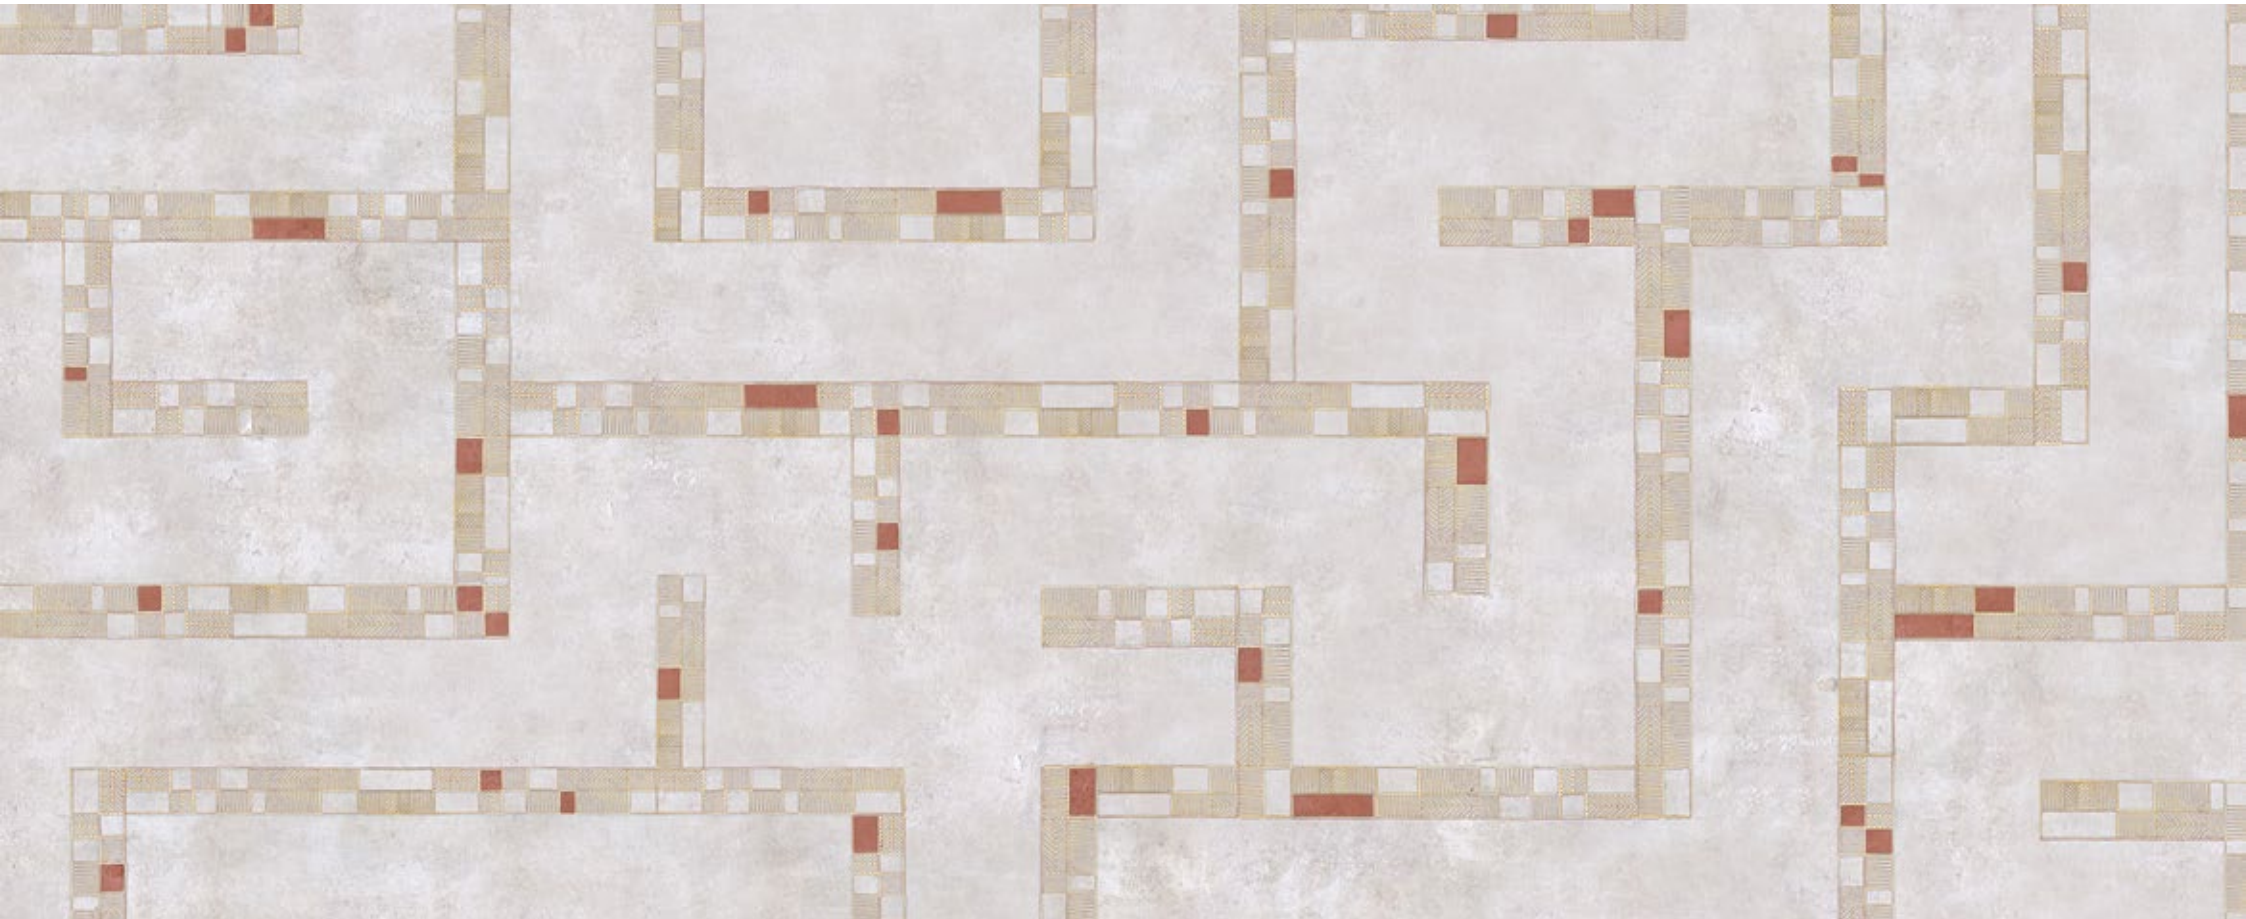

**COLORWAY:** RUST, GREY, GREEN

**SOLD BY:** Meter (max 50m on a roll)

**DETAILS:**

Not washable

Standard glue

Trimmed

Over engraving