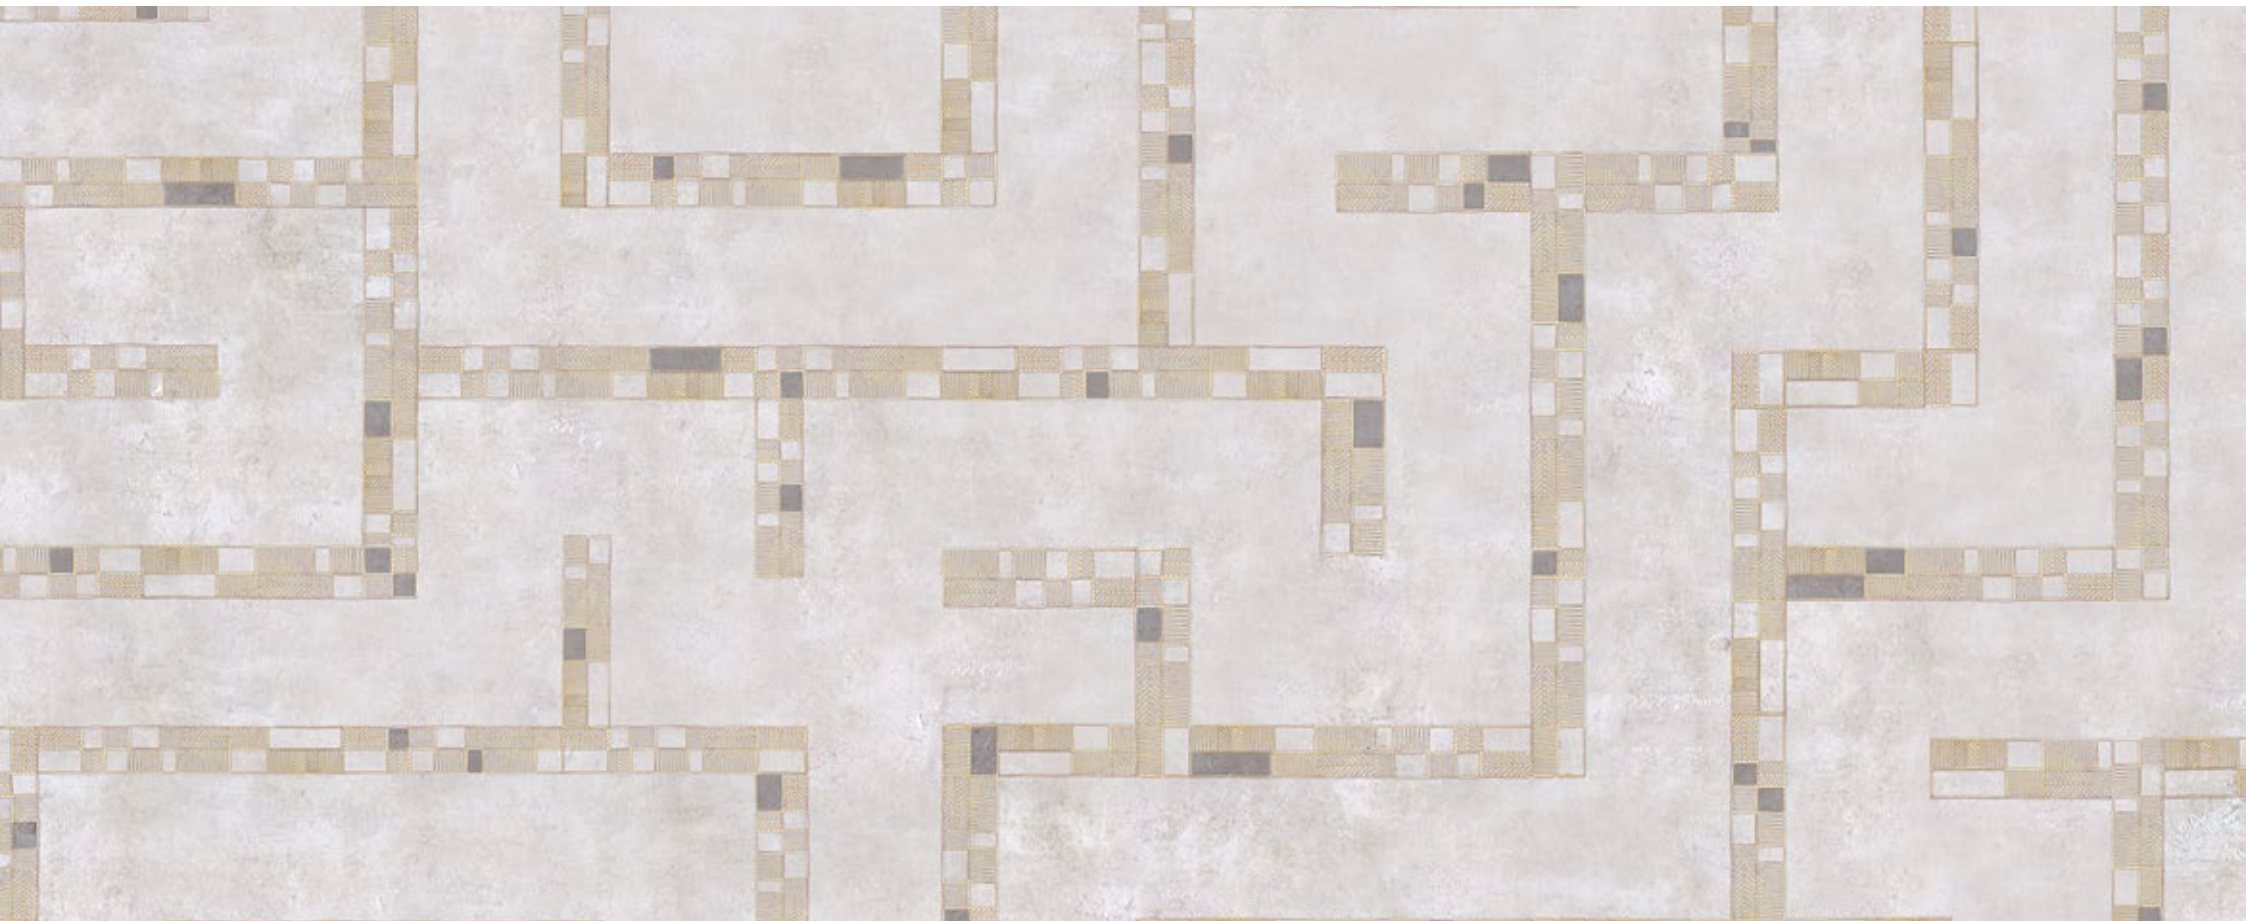

**COLORWAY:** RUST, GREY, GREEN

**SOLD BY:** Meter (max 50m on a roll)

**DETAILS:**

Not washable

Standard glue

Trimmed

Over engraving