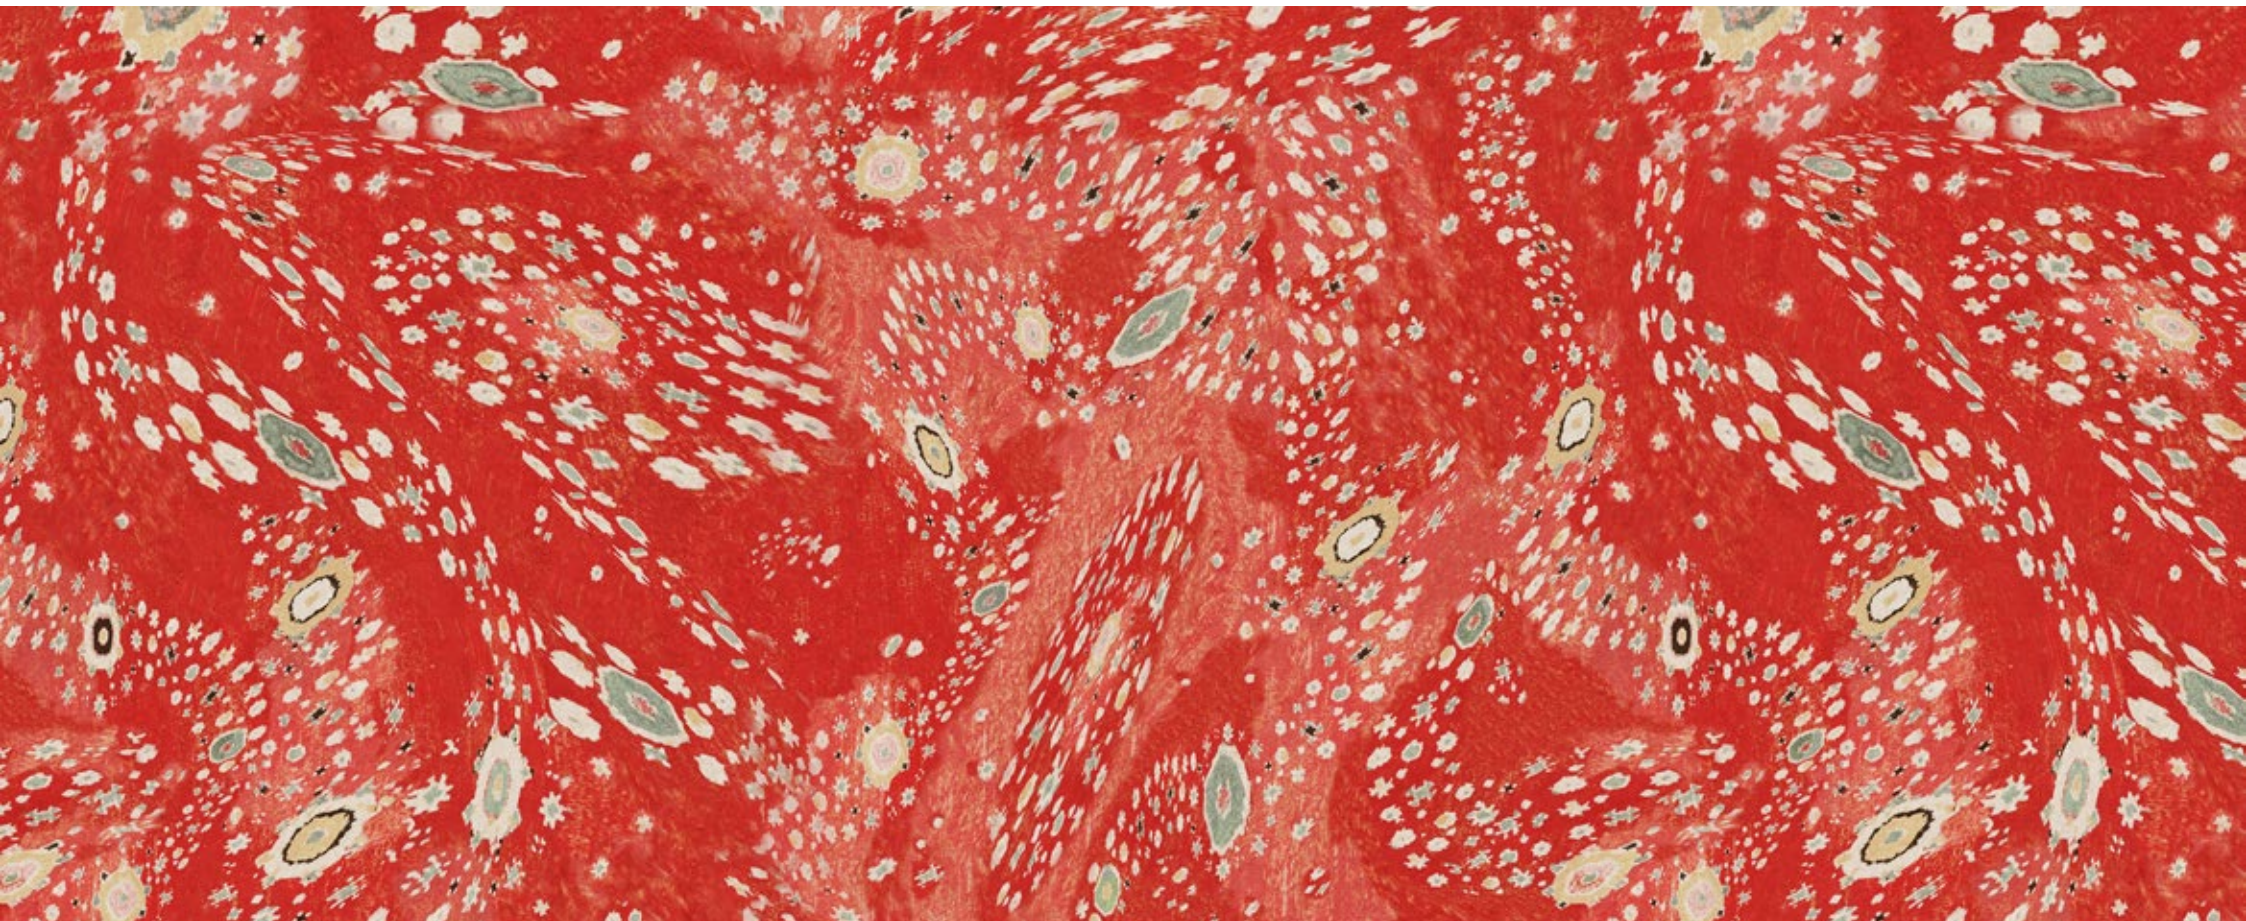

# CONSTELLATION

by Jennifer Shorto Textiles

**REFERENCE CODE:** CONSTELLATION RED

**COMPOSITION:** Mat Paper

**PAPER WIDTH:** 140cm / 55.1"

**HORIZONTAL REPEAT:** 140cm / 55.1"

**VERTICAL REPEAT:** 147cm / 57.9"

**COLORWAY:** Red, Blue, Grey, Pink

**SOLD BY:** Meter / Yard (max 50m / 54.7" on a roll)

**DETAILS:**

Not washable

Standard glue

Trimmed

Over engraving

# CONSTELLATION

by Jennifer Shorto Textiles

**REFERENCE CODE:** CONSTELLATION BLUE

**COMPOSITION:** Mat Paper

**PAPER WIDTH:** 140cm / 55.1"

**HORIZONTAL REPEAT:** 140cm / 55.1"

**VERTICAL REPEAT:** 147cm / 57.9"