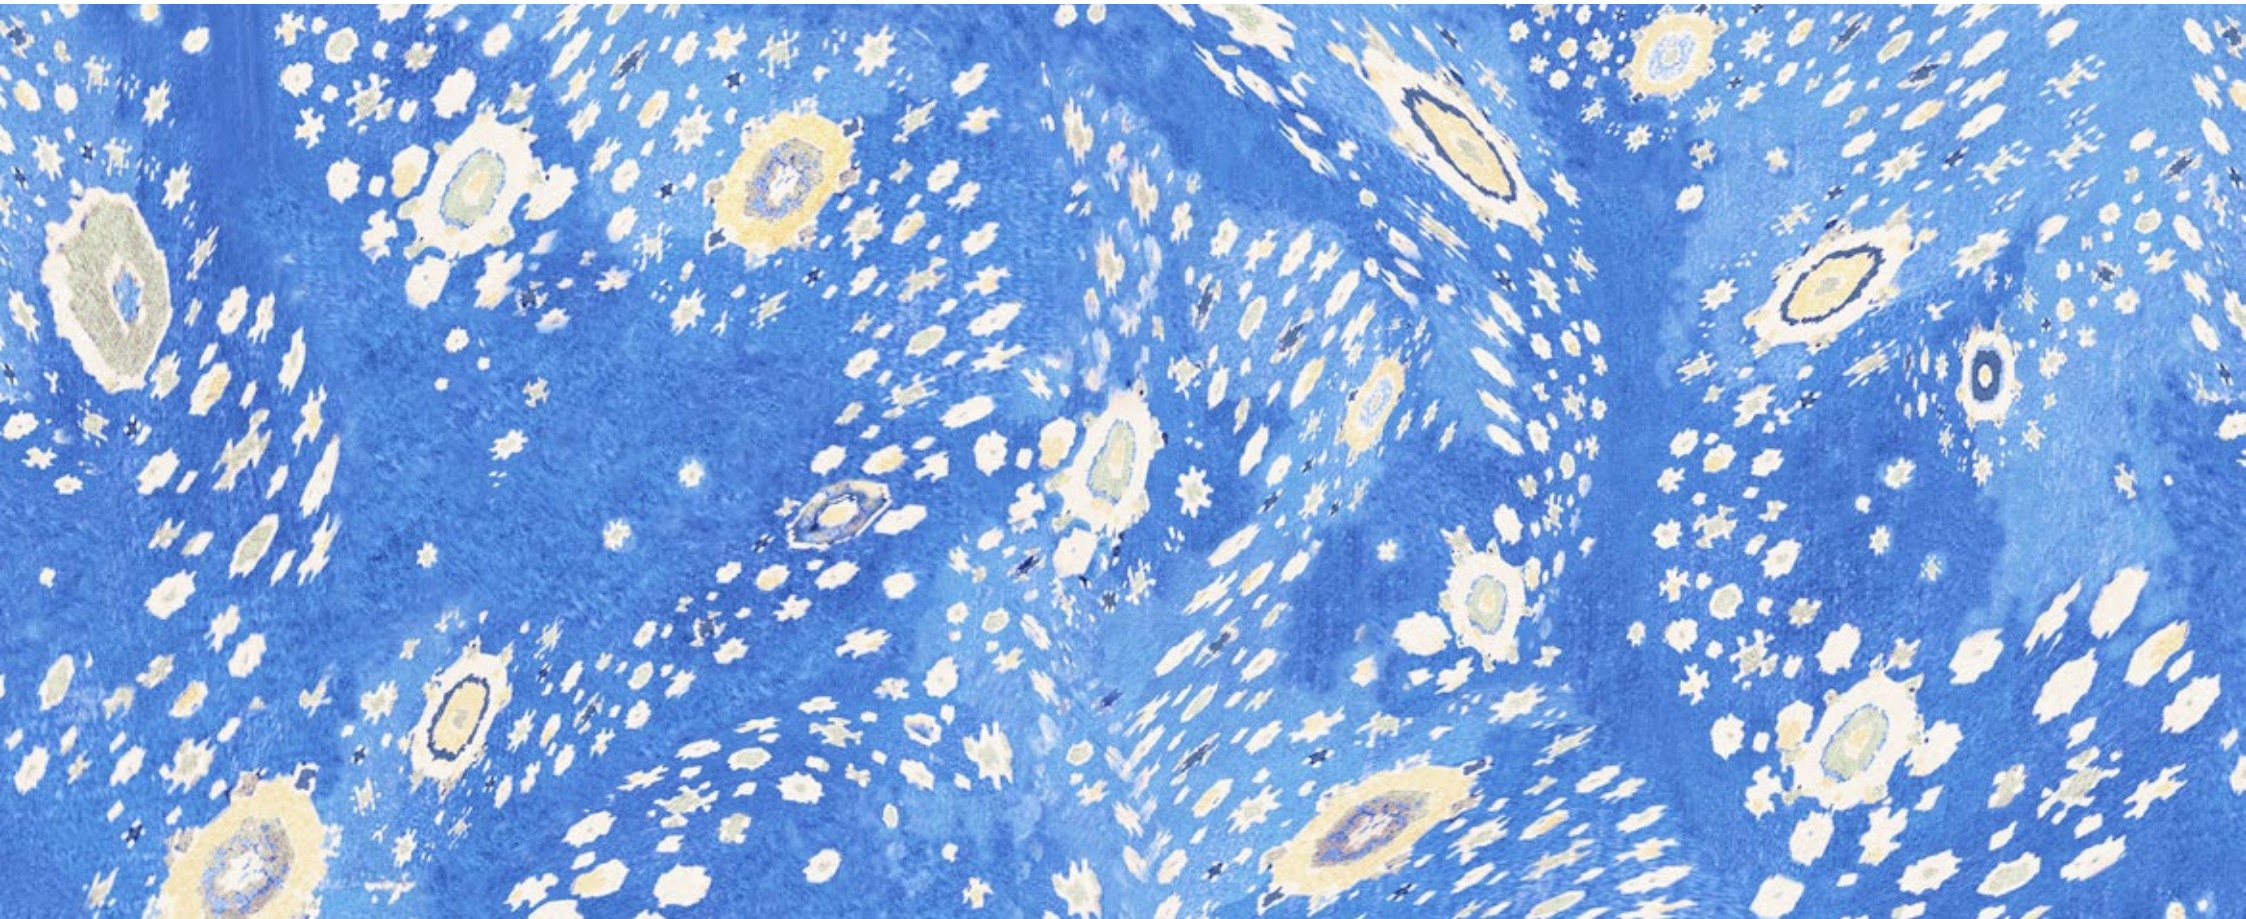

**COLORWAY:** Red, Blue, Grey, Pink

**SOLD BY:** Meter / Yard (max 50m / 54.7" on a roll)

**DETAILS:**

Not washable

Standard glue

Trimmed

Over engraving

**COLORWAY:** Red, Blue, Grey, Pink

**SOLD BY:** Meter / Yard (max 50m / 54.7" on a roll)