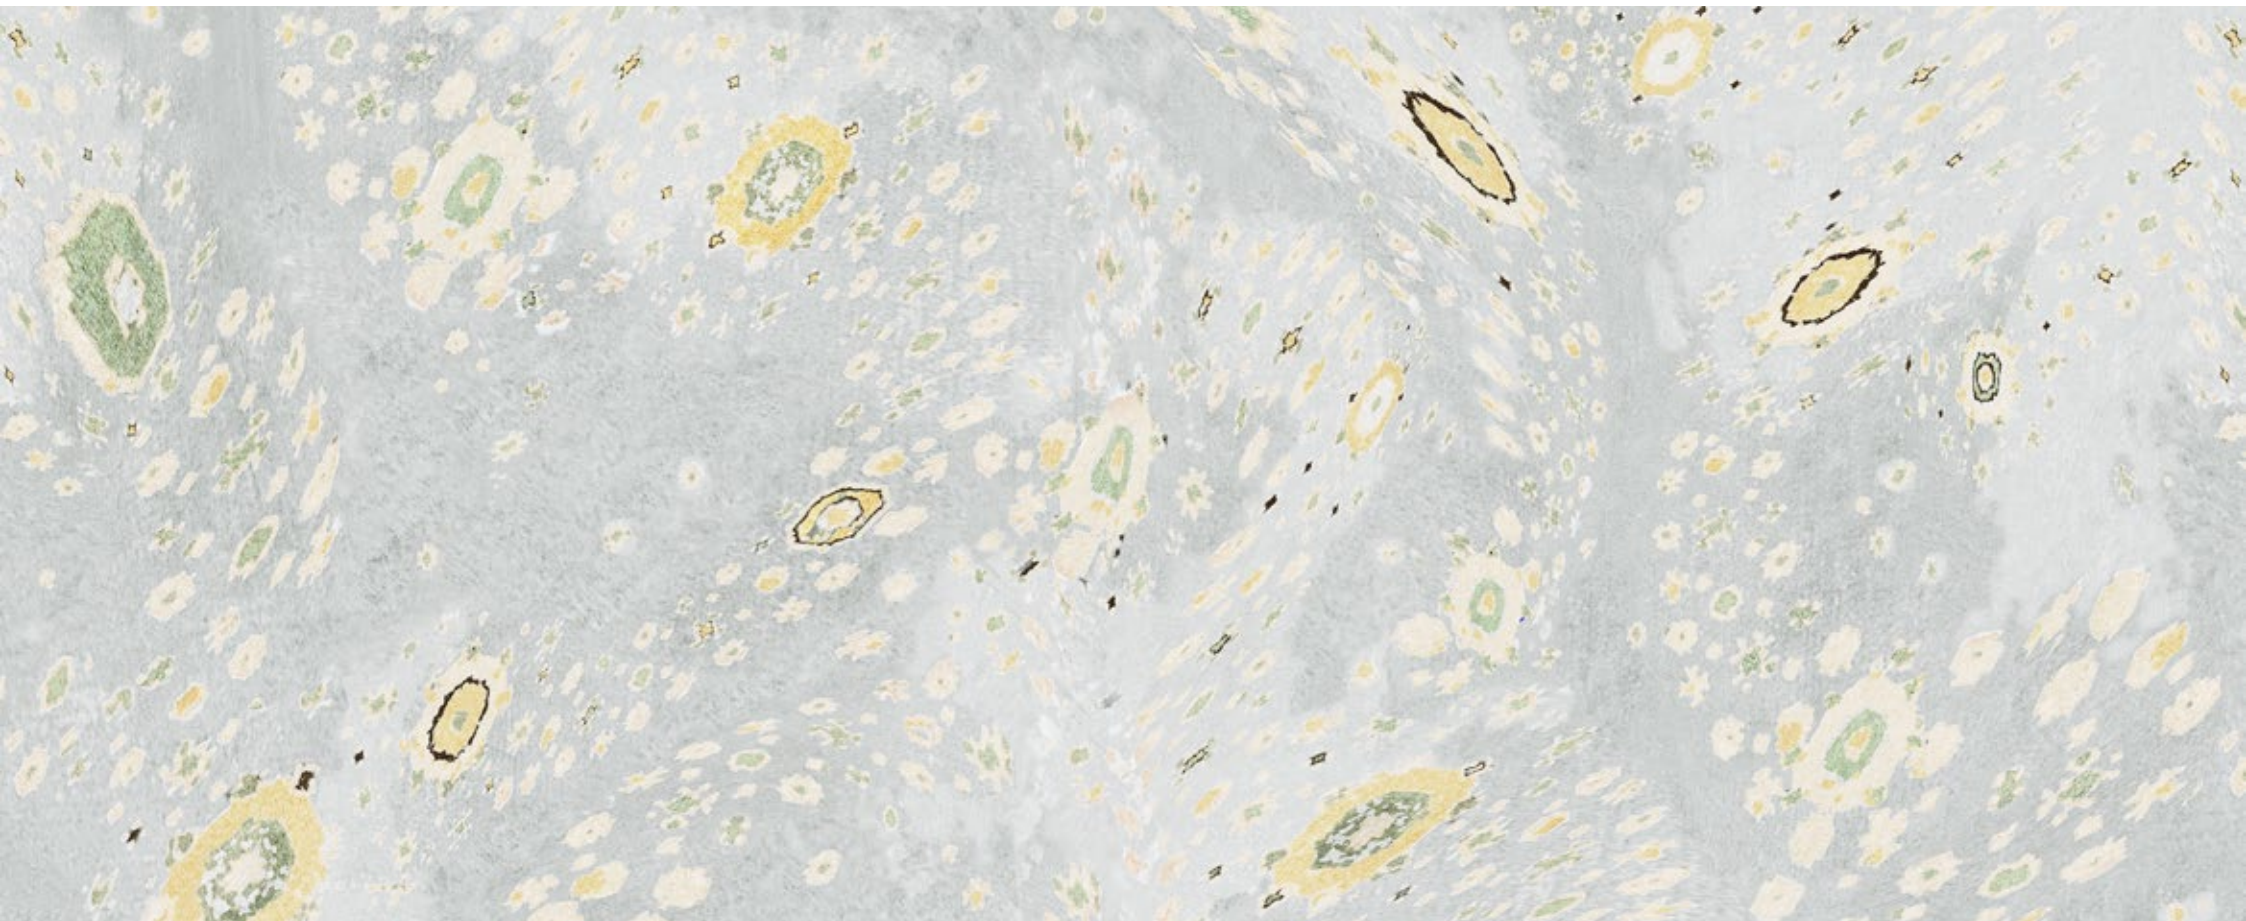

CONSTELLATION

by Jennifer Shorto Textiles

REFERENCE CODE: CONSTELLATION GREY

COMPOSITION: Mat Paper

PAPER WIDTH: 140cm / 55.1"

HORIZONTAL REPEAT: 140cm / 55.1"

VERTICAL REPEAT: 147cm / 57.9"

COLORWAY: Red, Blue, Grey, Pink

SOLD BY: Meter / Yard (max 50m / 54.7" on a roll)

DETAILS:

Not washable

Standard glue

Trimmed

Over engraving