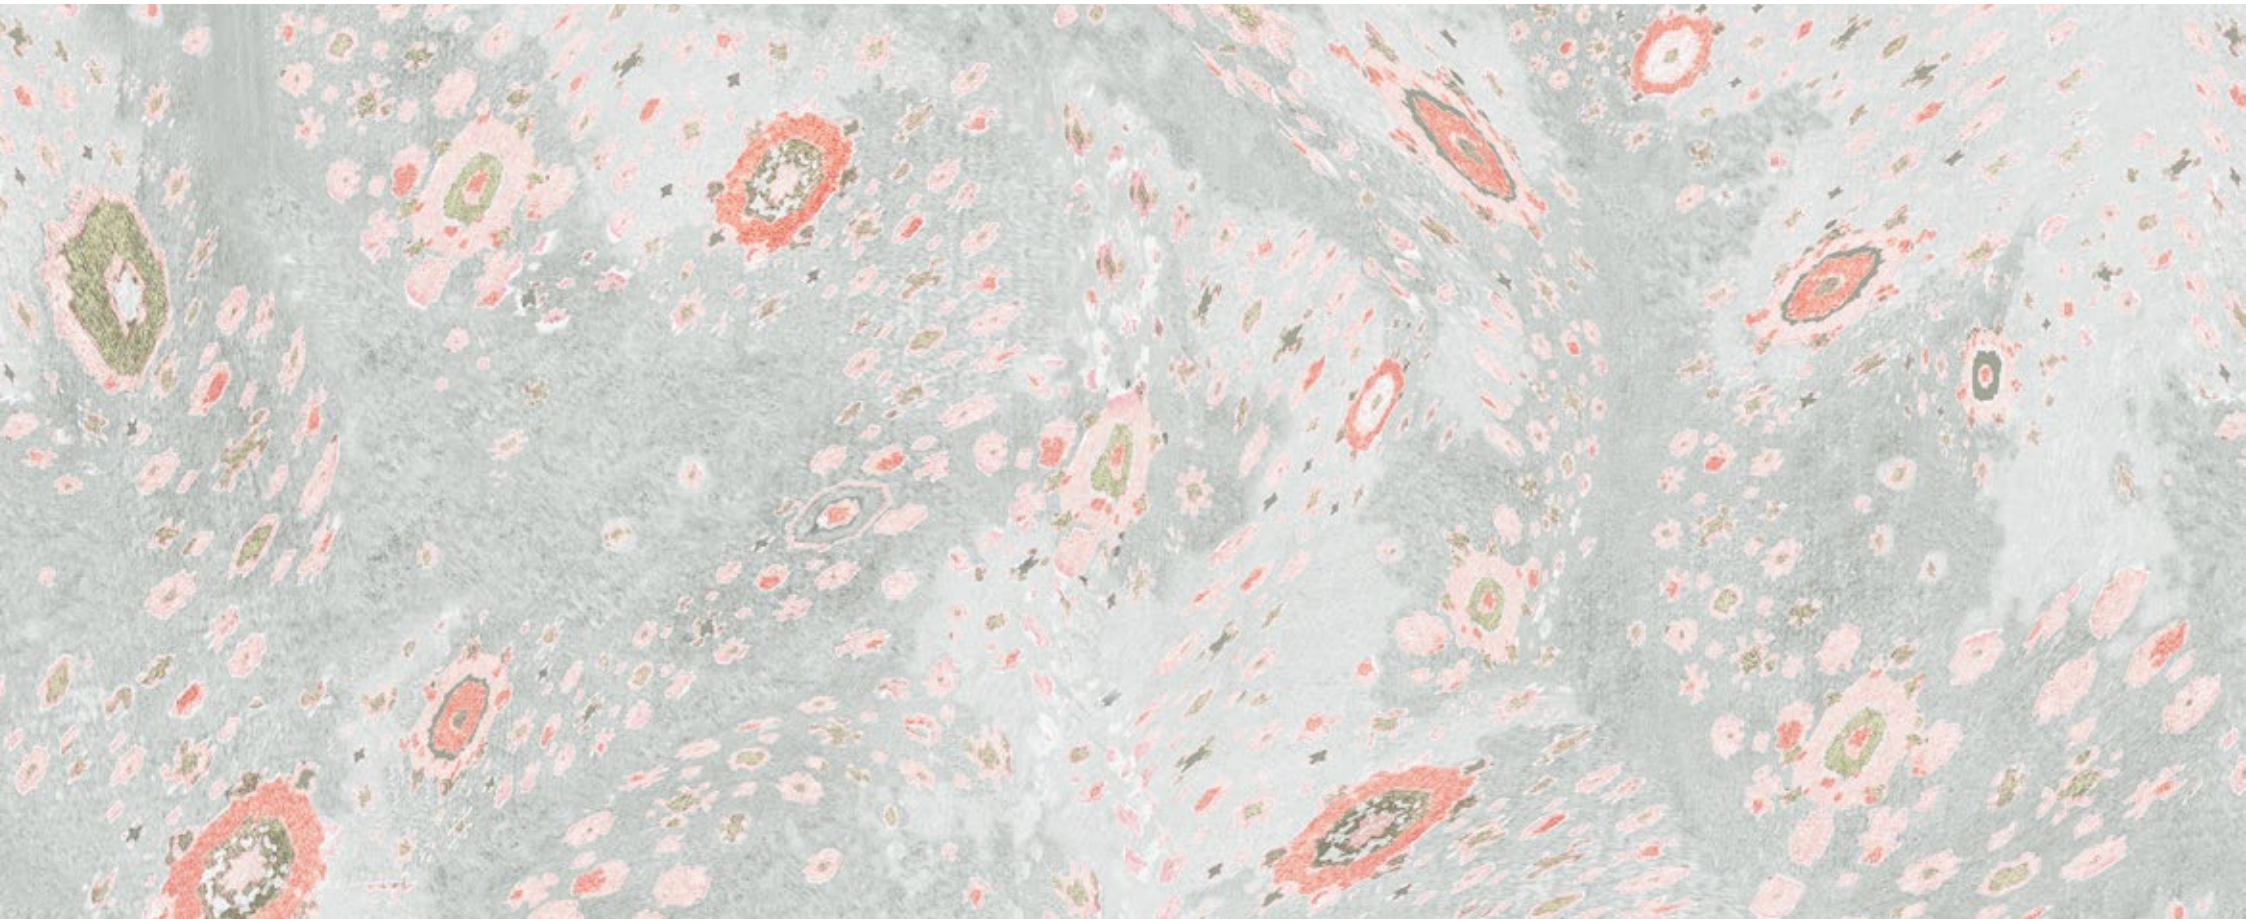

**COLORWAY:** Red, Blue, Grey, Pink

**SOLD BY:** Meter / Yard (max 50m / 54.7" on a roll)

**DETAILS:**

Not washable

Standard glue

Trimmed

Over engraving