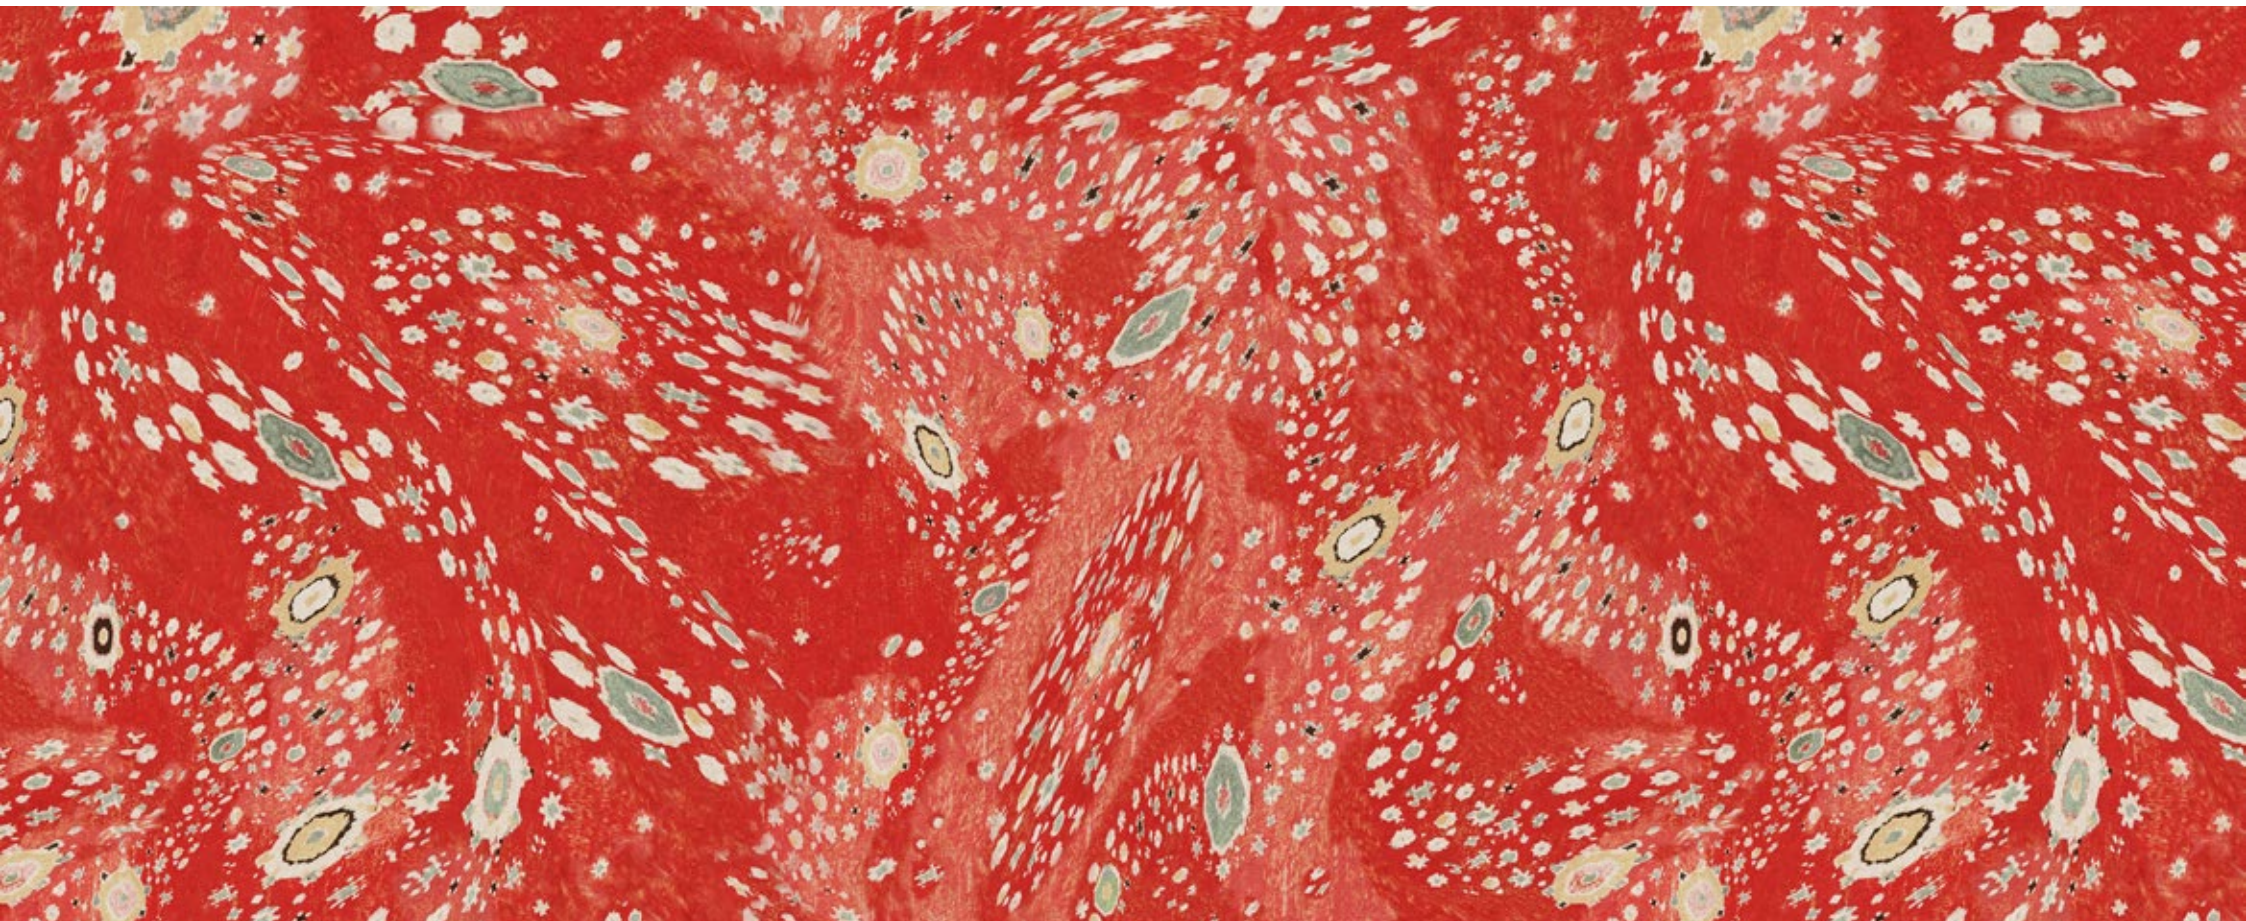

CONSTELLATION

by Jennifer Shorto Textiles

REF. CODE — CONSTELLATION RED

COLOR — Red

COMPOSITION — Performance ASTM TYPE II Mat Vinyl

WIDTH — 132 cm / 52"

WEIGHT — 452 g / m²

VERTICAL REPEAT — 138.6 cm / 54.6"

HORIZONTAL REPEAT — 132 cm / 52"

CARE — Washable

INSTRUCTIONS — Standard glue, Straight match, Commercial and Residential projects.

SOLD BY: Meter / Yard (max 50m / 54.7" on a roll)