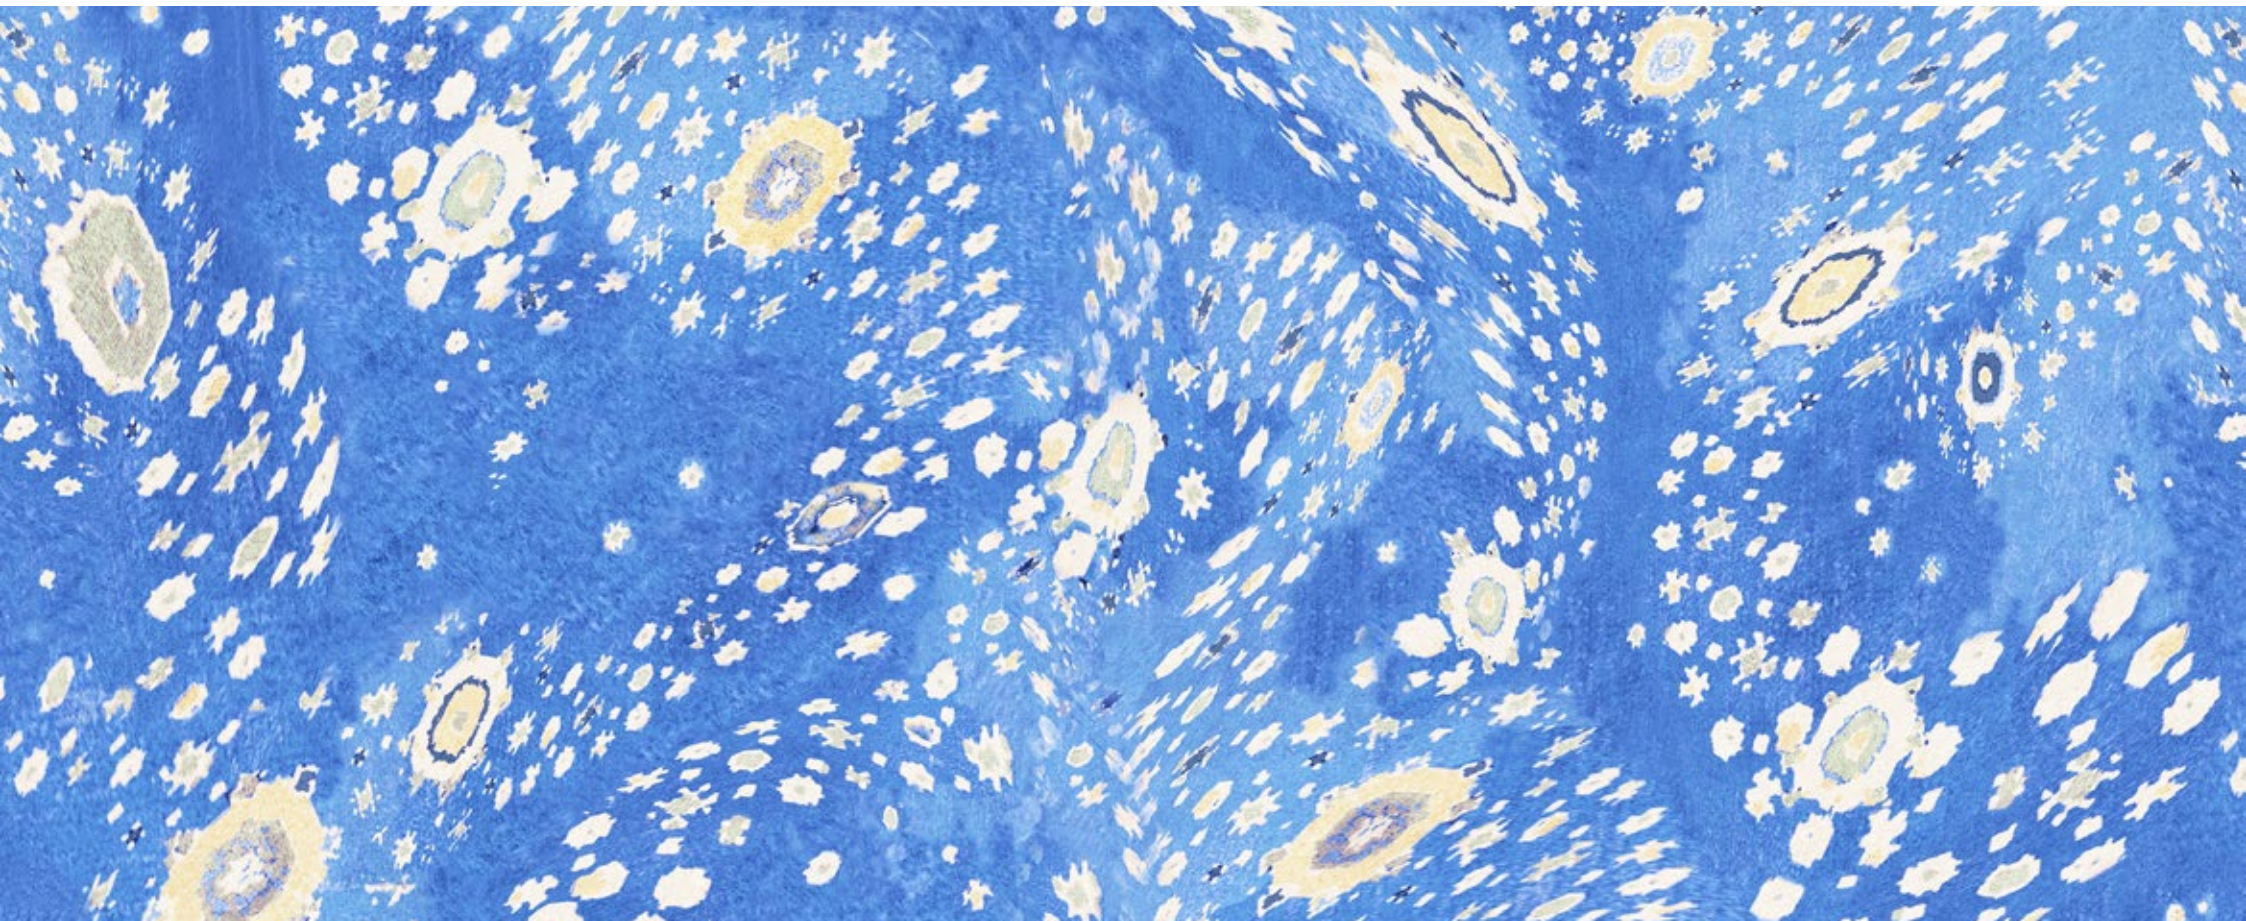

CONSTELLATION

by Jennifer Shorto Textiles

REF. CODE — CONSTELLATION BLUE

COLOR — Blue

COMPOSITION — Performance ASTM TYPE II Mat Vinyl

WIDTH — 132 cm / 52"

WEIGHT — 452 g / m²

VERTICAL REPEAT — 138.6 cm / 54.6"

HORIZONTAL REPEAT — 132 cm / 52"

CARE — Washable

INSTRUCTIONS — Standard glue, Straight match, Commercial and Residential projects.

SOLD BY: Meter / Yard (max 50m / 54.7" on a roll)