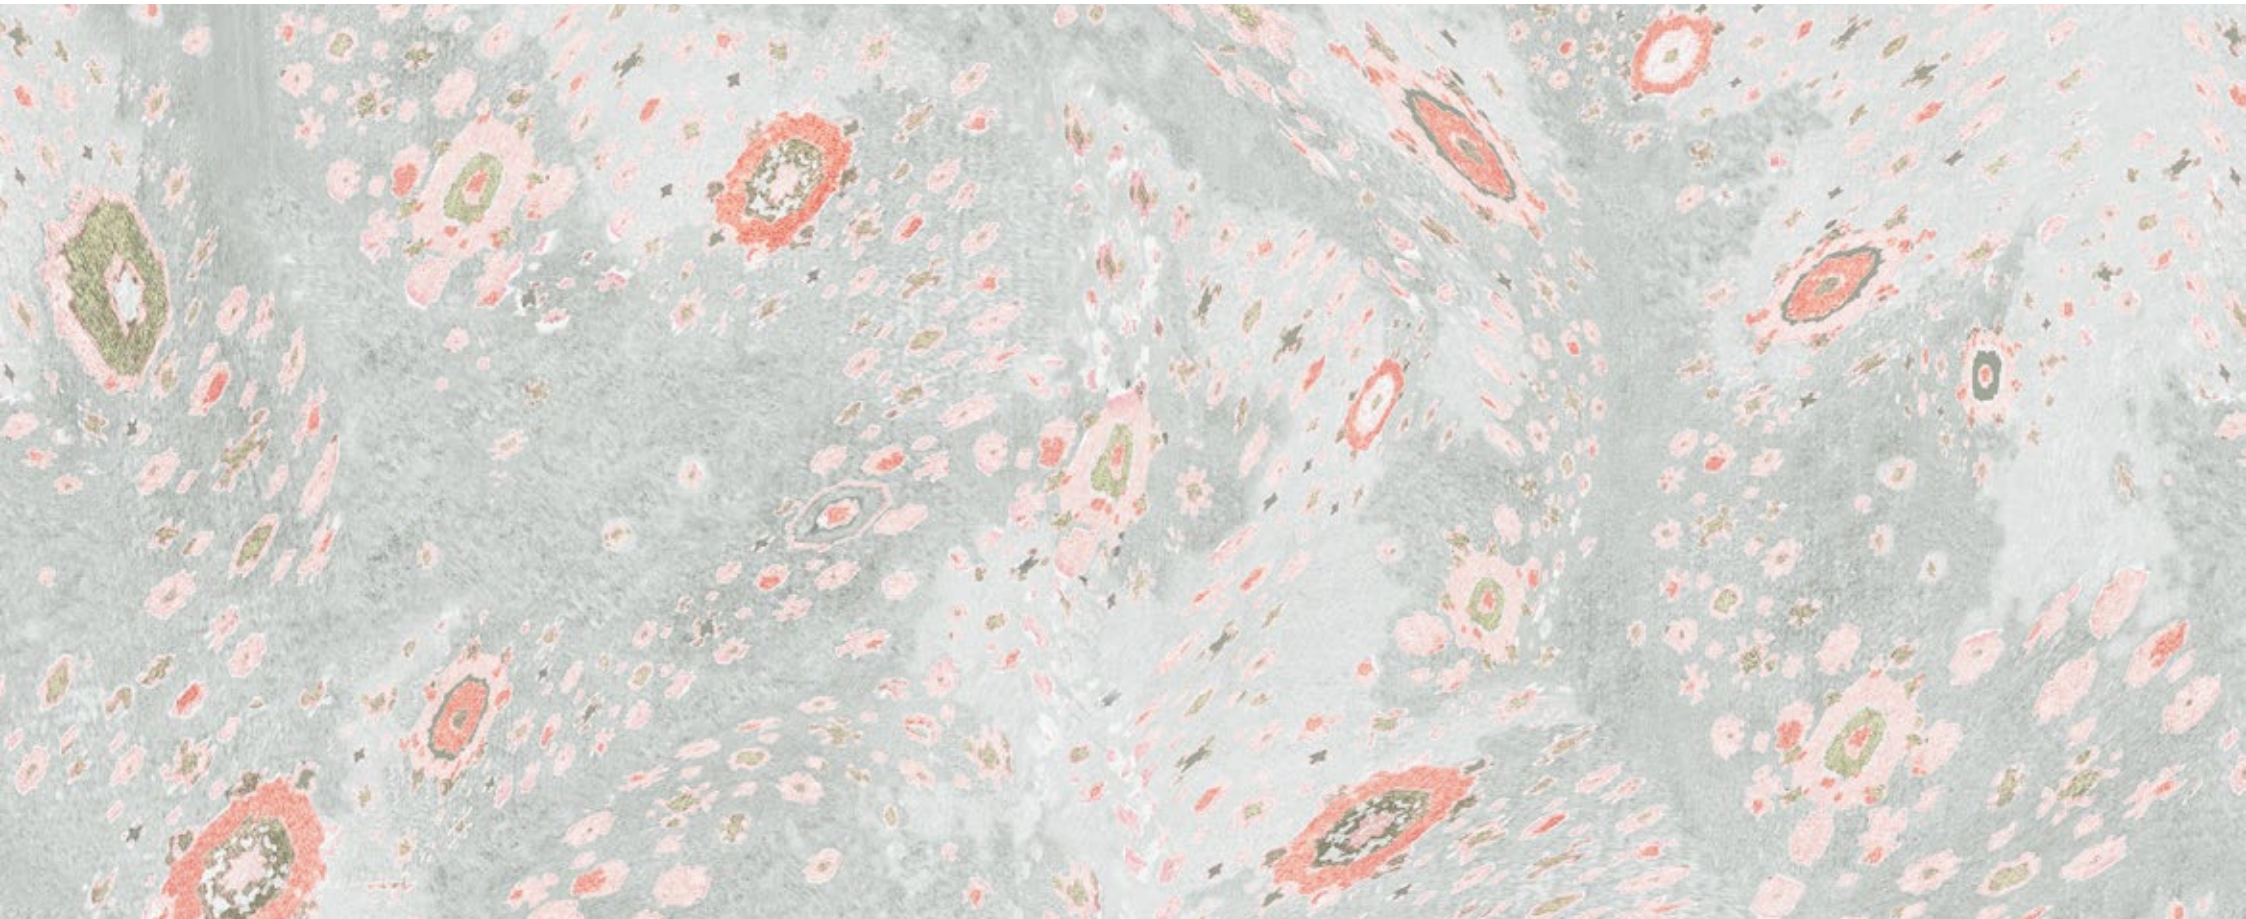

CONSTELLATION

by Jennifer Shorto Textiles

REF. CODE — CONSTELLATION PINK

COLOR — Pink

COMPOSITION — Mat paper

WIDTH — 140 cm / 55.1"

WEIGHT — 147 g / m²

VERTICAL REPEAT — 147 cm / 57.9"

HORIZONTAL REPEAT — 140 cm / 55.1"

CARE — Not washable

INSTRUCTIONS — Standard glue, Over engraving, Trimmed.

SOLD BY: Meter / Yard (max 50m / 54.7" on a roll)