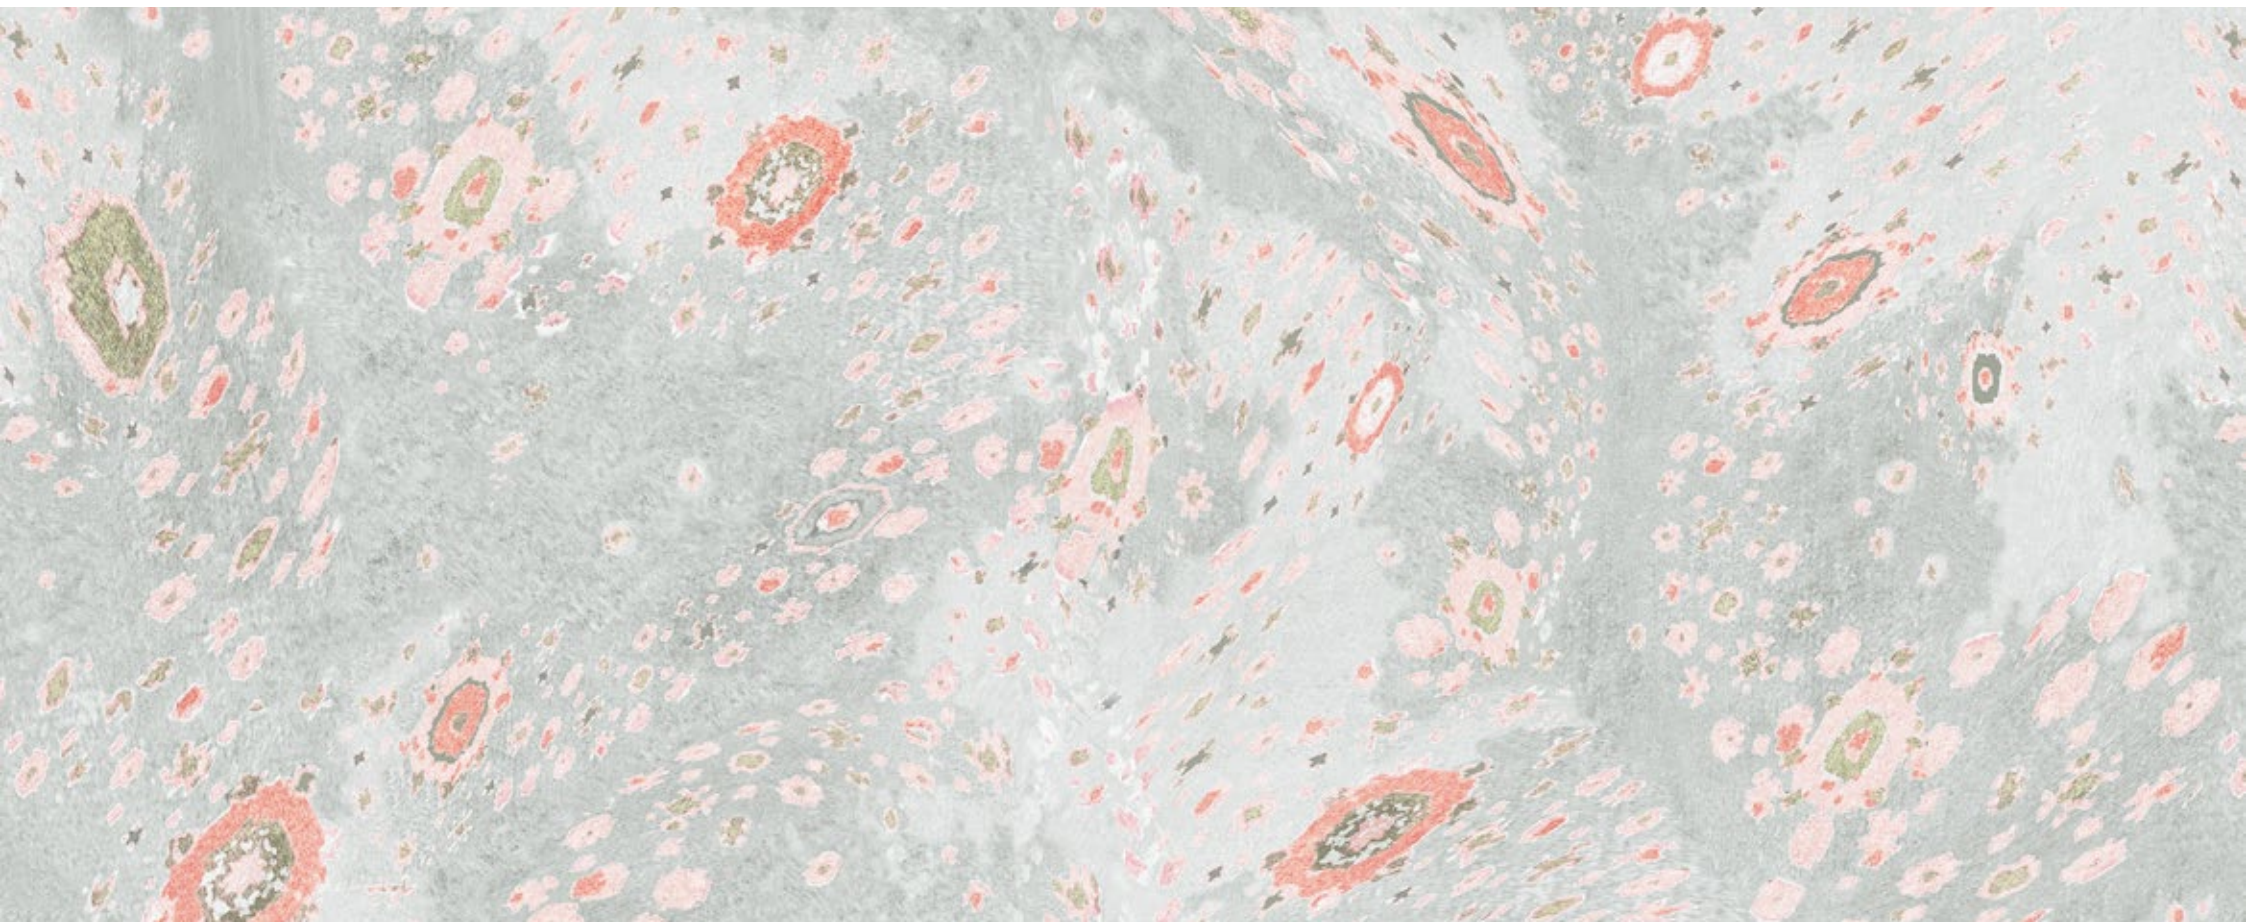

CONSTELLATION

by Jennifer Shorto Textiles

REF. CODE — CONSTELLATION PINK

COLOR — Pink

COMPOSITION — Performance ASTM TYPE II Mat Vinyl

WIDTH — 132 cm / 52"

WEIGHT — 452 g / m²

VERTICAL REPEAT — 138.6 cm / 54.6"

HORIZONTAL REPEAT — 132 cm / 52"

CARE — Washable

INSTRUCTIONS — Standard glue, Straight match, Commercial and Residential projects.

SOLD BY: Meter / Yard (max 50m / 54.7" on a roll)