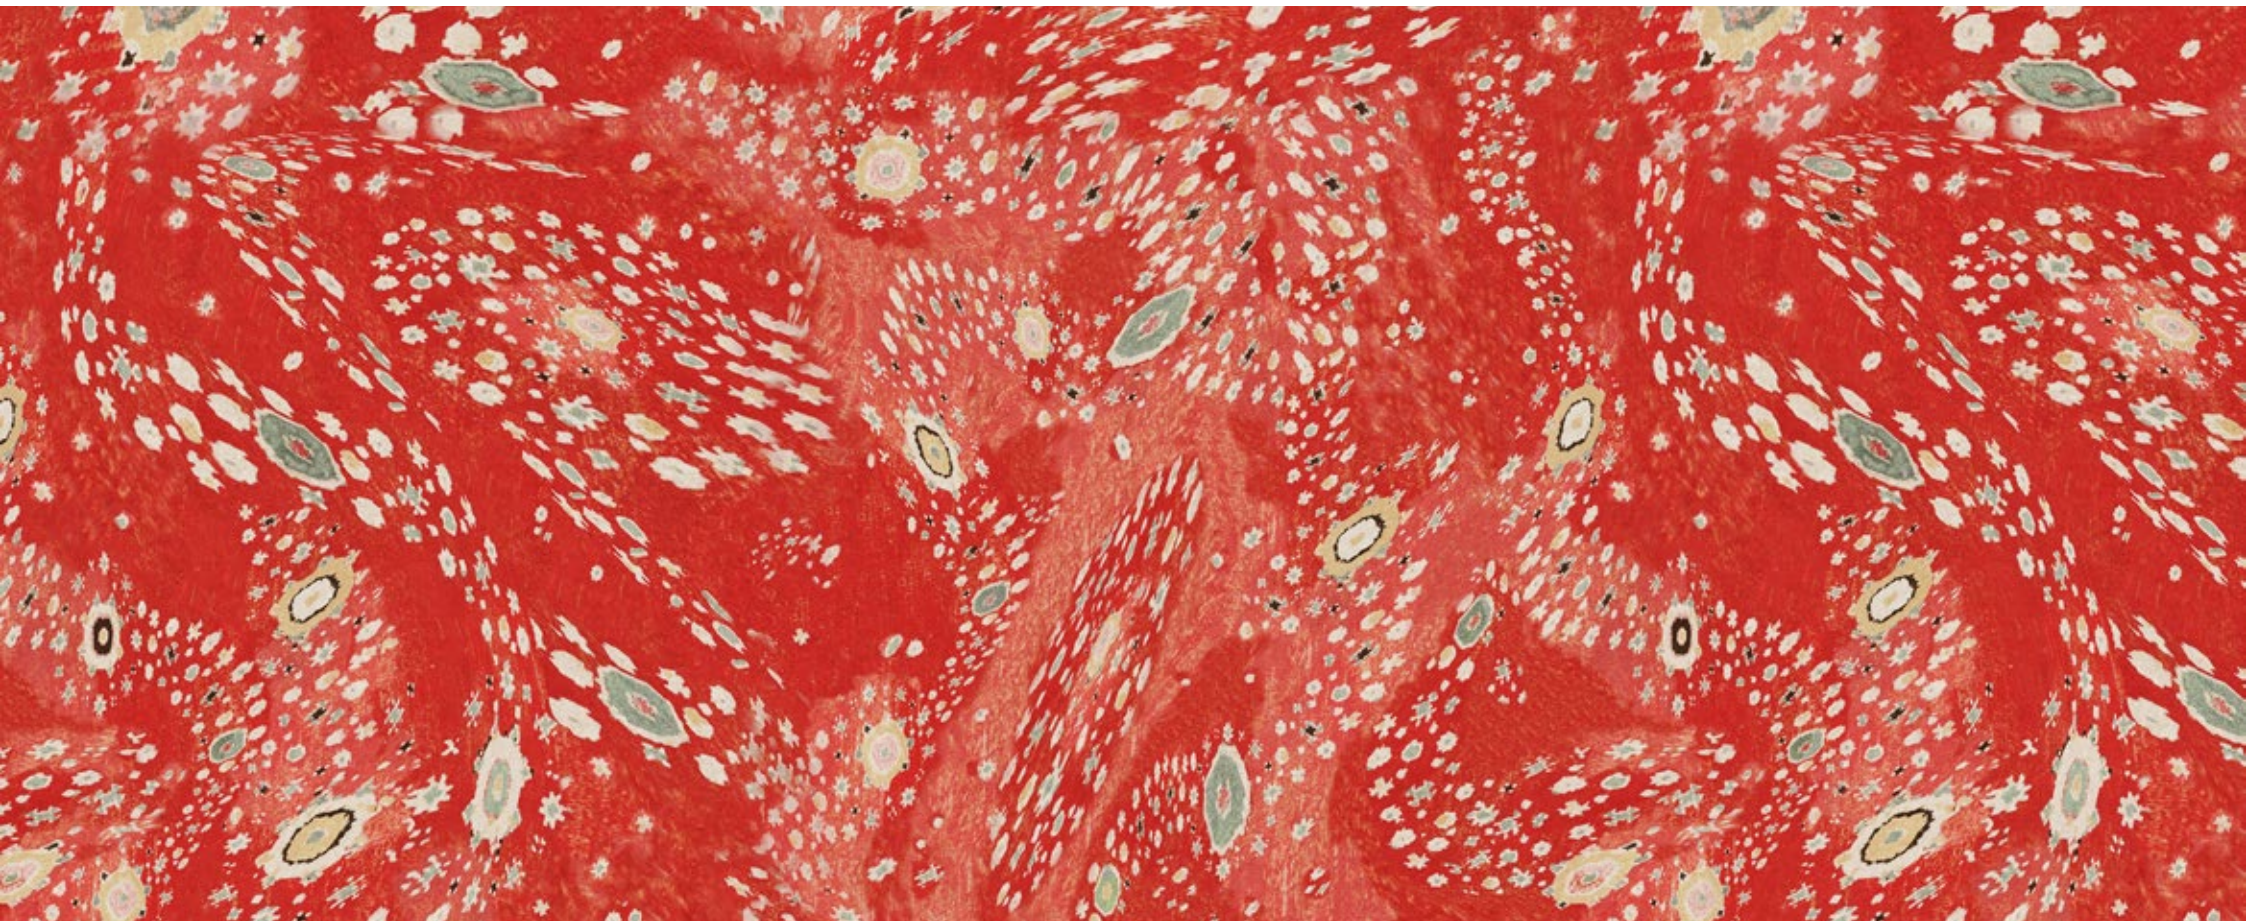

CONSTELLATION

by Jennifer Shorto Textiles

REF. CODE — CONSTELLATION RED

COLOR — Red

COMPOSITION — Mat paper

WIDTH — 140 cm / 55.1"

WEIGHT — 147 g / m²

VERTICAL REPEAT — 147 cm / 57.9"

HORIZONTAL REPEAT — 140 cm / 55.1"

CARE — Not washable

INSTRUCTIONS — Standard glue, Over engraving, Trimmed.

SOLD BY: Meter / Yard (max 50m / 54.7" on a roll)