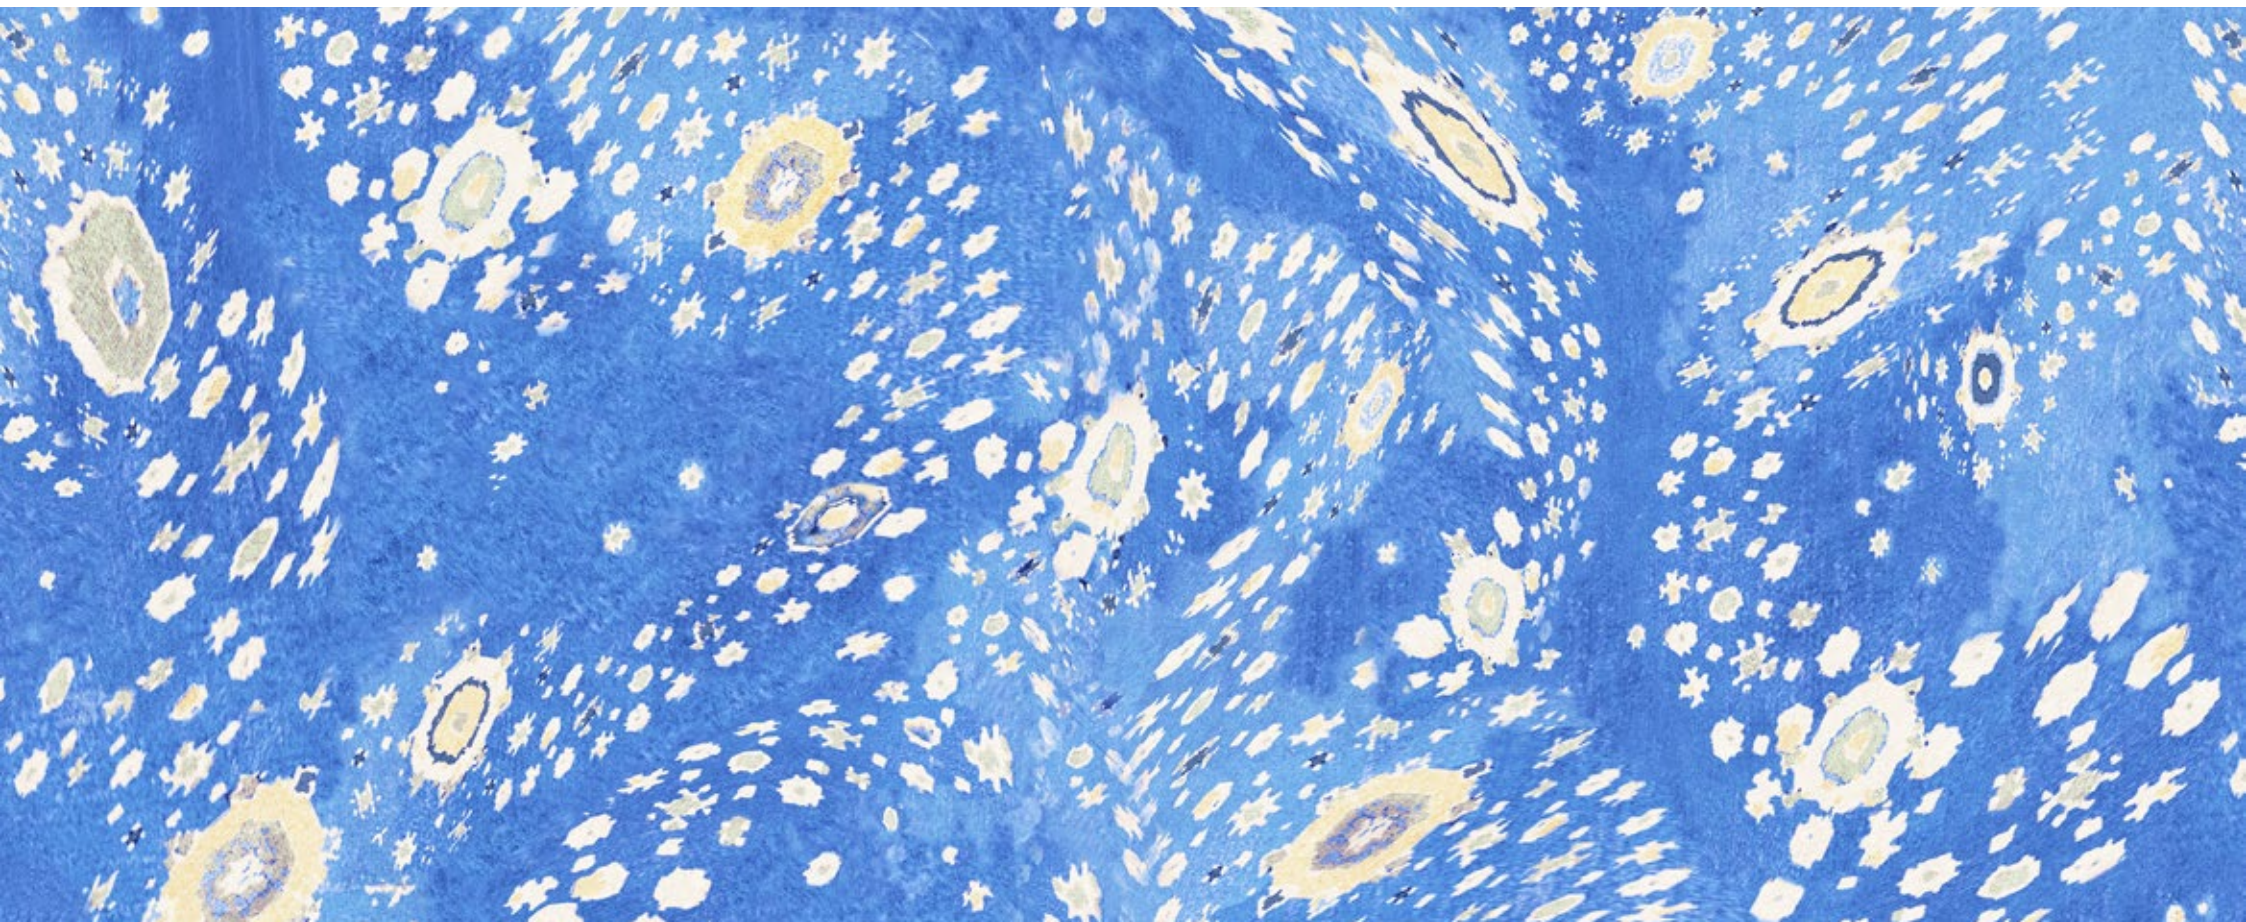

CONSTELLATION

by Jennifer Shorto Textiles

REF. CODE — CONSTELLATION BLUE

COLOR — Blue

COMPOSITION — Mat paper

WIDTH — 140 cm / 55.1"

WEIGHT — 147 g / m²

VERTICAL REPEAT — 147 cm / 57.9"

HORIZONTAL REPEAT — 140 cm / 55.1"

CARE — Not washable

INSTRUCTIONS — Standard glue, Over engraving, Trimmed.

SOLD BY: Meter / Yard (max 50m / 54.7" on a roll)