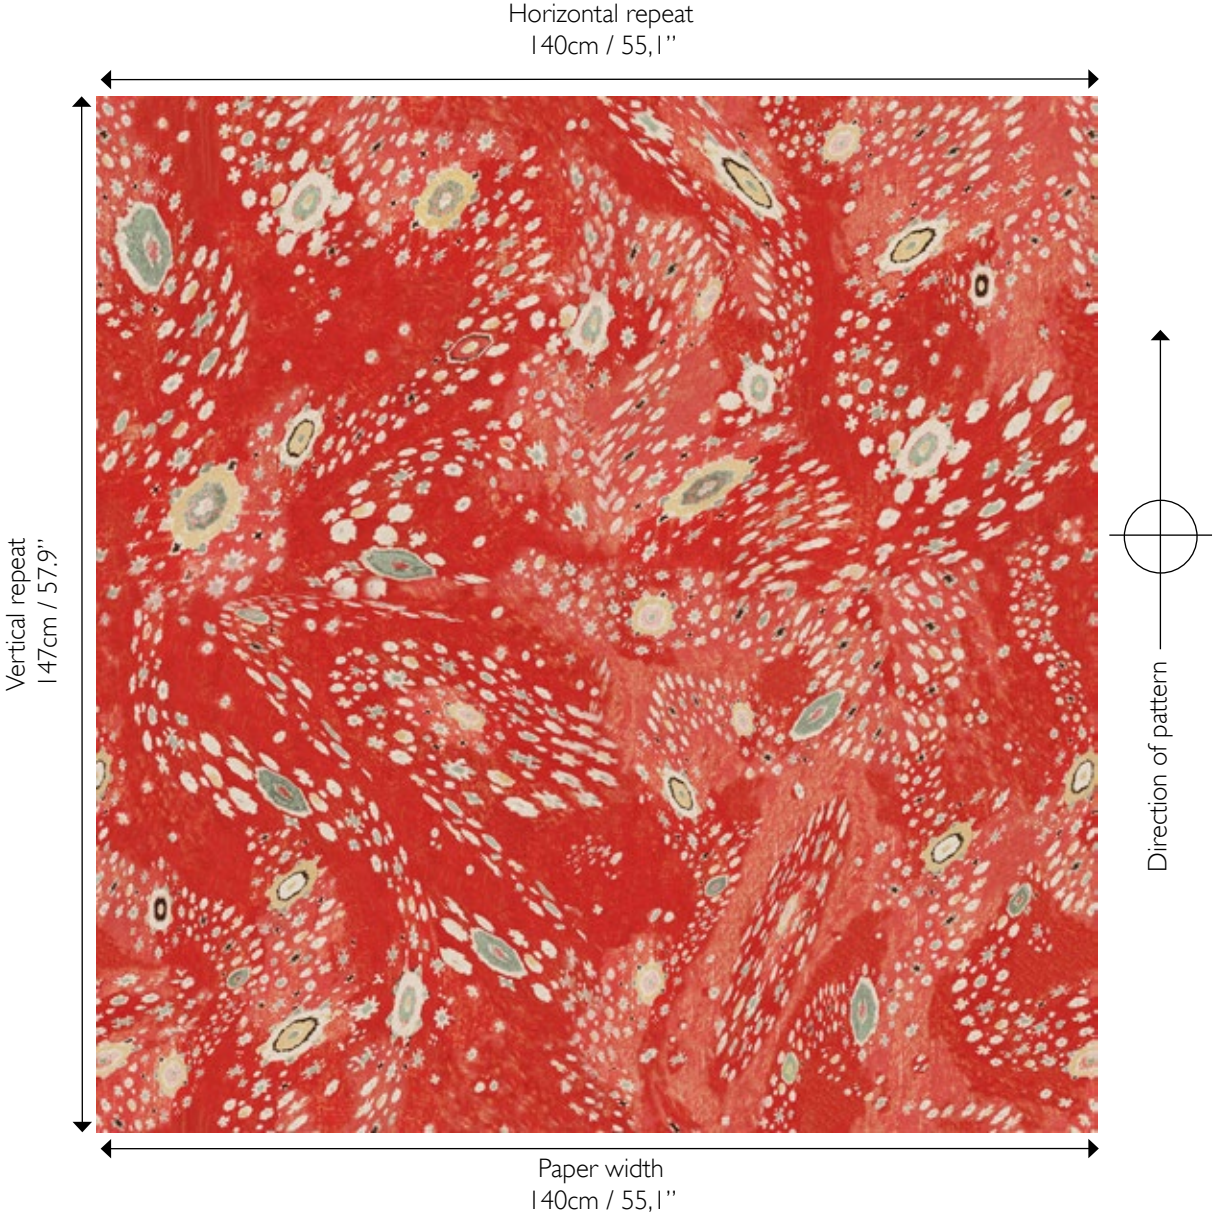

CONSTELLATION

by Jennifer Shorto Textiles