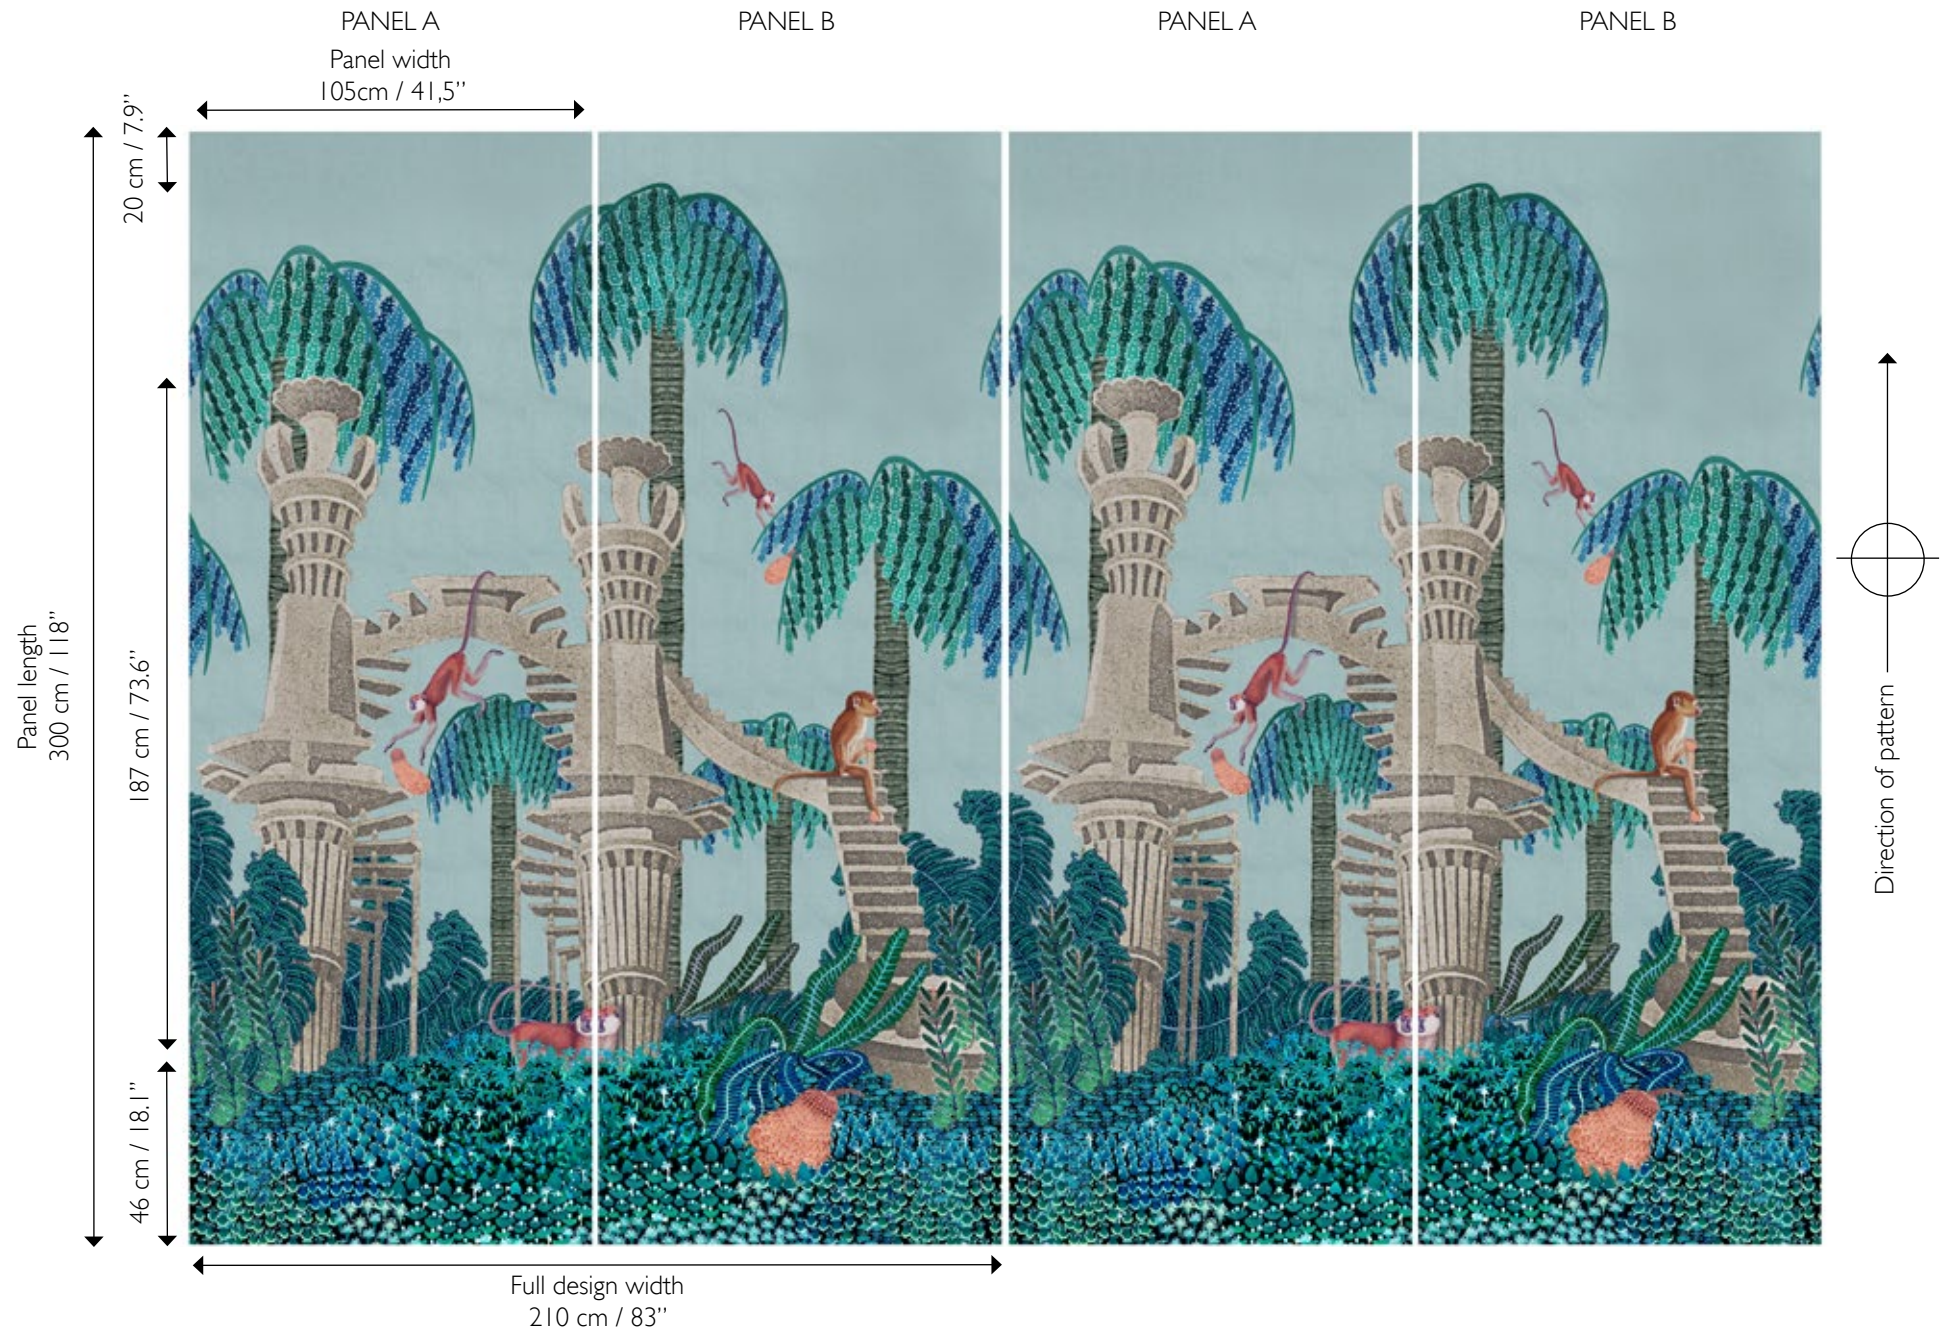

FORBIDDEN FRUIT

by Jennifer Shorto Textiles

REFERENCE CODE: FORBIDDEN FRUIT

PAPER TYPE: Mat paper

PANEL WIDTH: 105cm / 41.5"

HORIZONTAL REPEAT: 210 cm / 83"

VERTICAL REPEAT: 300 cm / 118" or 500 cm / 197"

SOLD BY: Panel of 3m / 118" or 5m / 197" height

DETAILS:

Not washable

Standard glue

Trimmed

Over engraving

FORBIDDEN FRUIT 3M

by Jennifer Shorto Textiles

FORBIDDEN FRUIT 5M