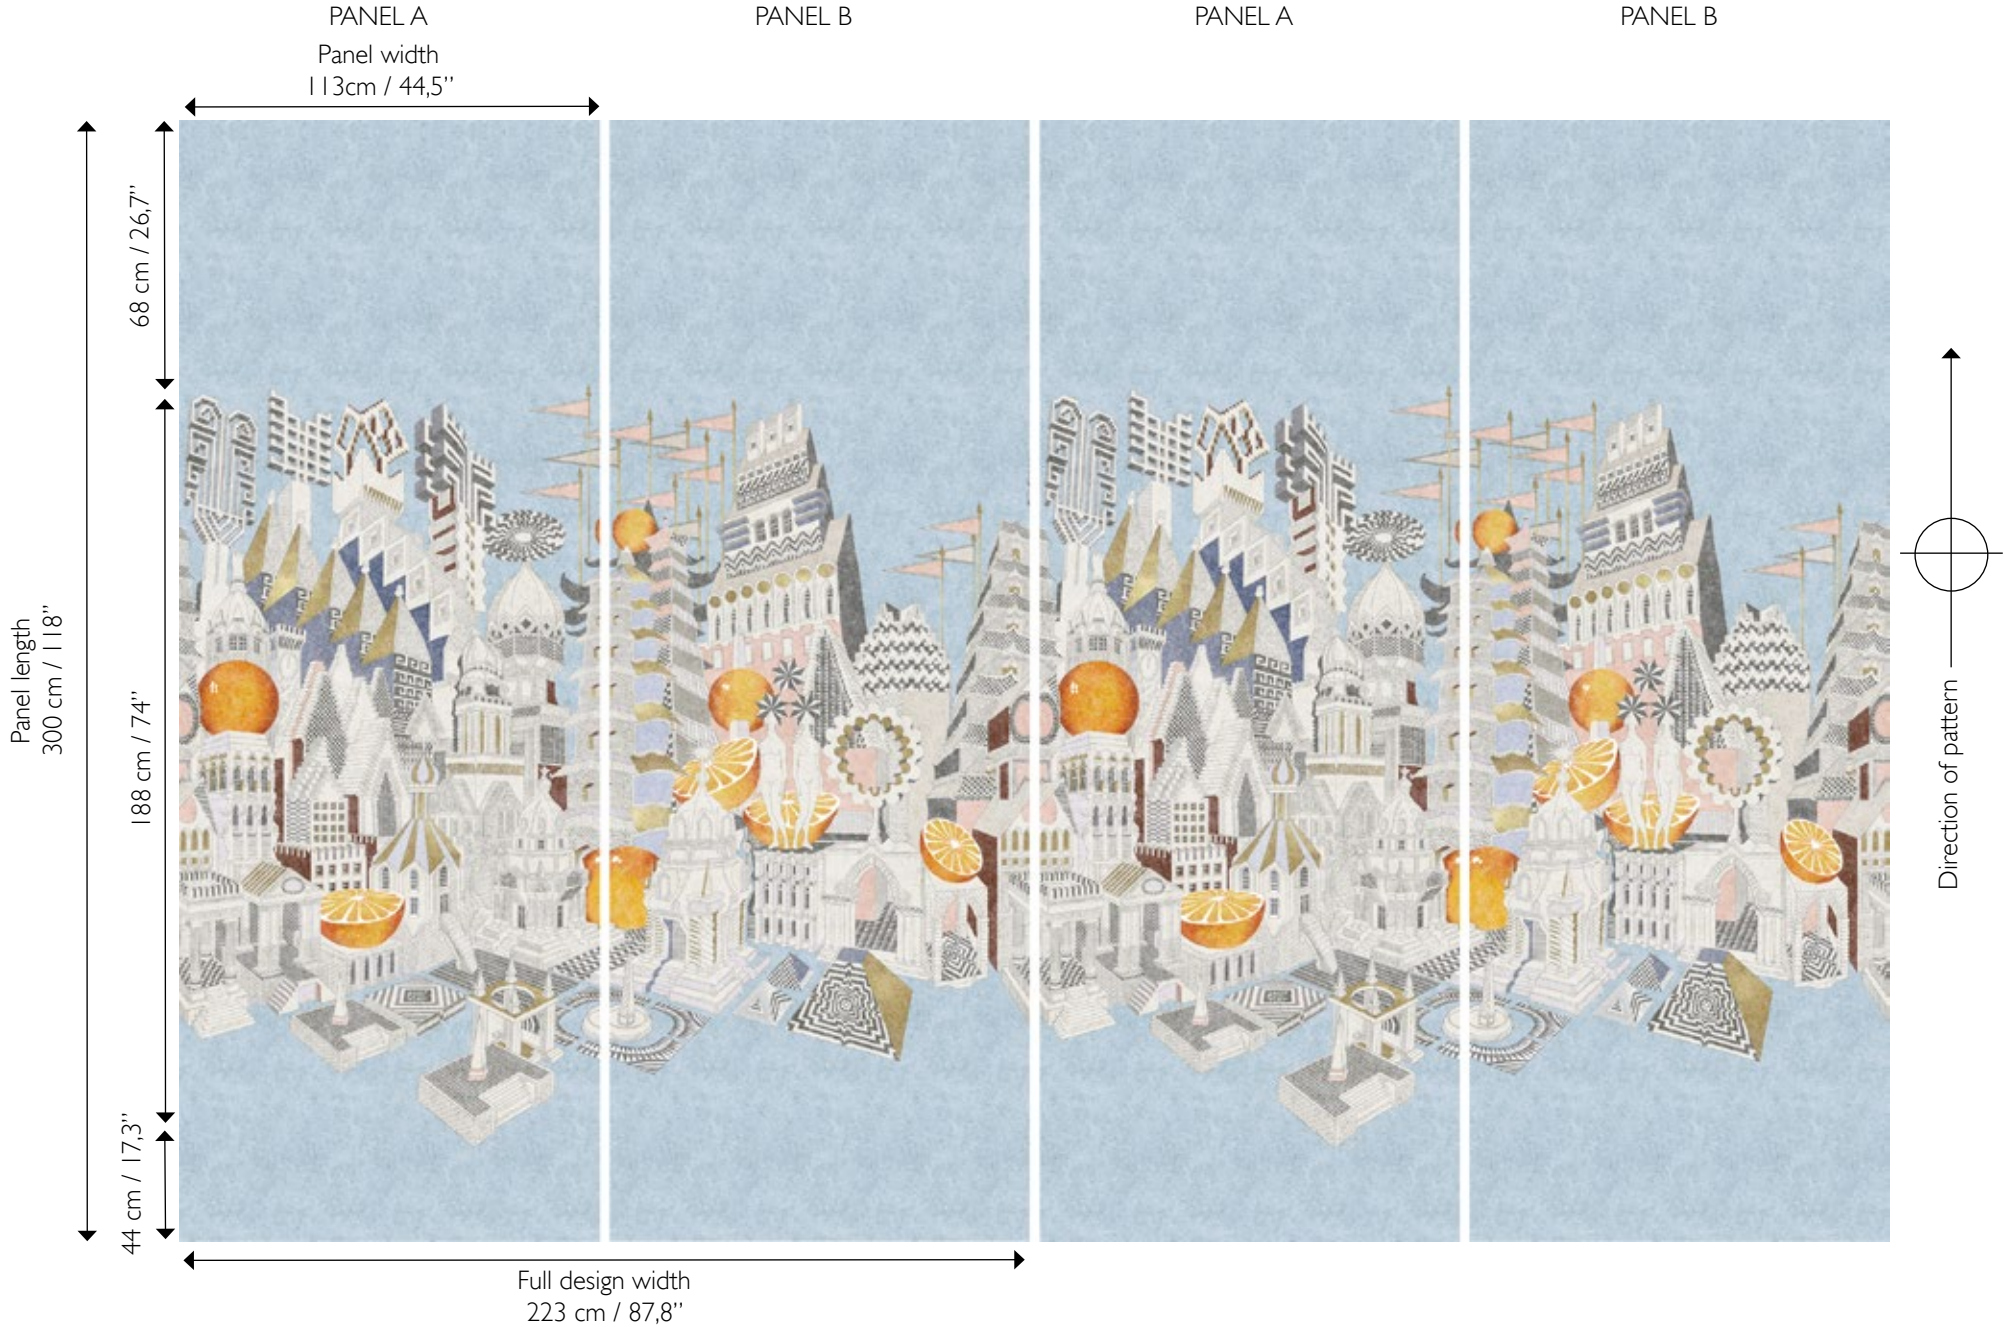

PINK CITY

by Jennifer Shorto Textiles

REFERENCE CODE: PINK CITY

PAPER TYPE: Mat paper

PANEL WIDTH: 113cm / 44.5"

HORIZONTAL REPEAT: 223 cm / 87,8"

VERTICAL REPEAT: 300 cm / 118" or 500 cm / 197"

SOLD BY: Panel of 3m / 118" or 5m / 197" height

DETAILS:

Not washable

Standard glue

Trimmed

Over engraving

PINK CITY 3M

by Jennifer Shorto Textiles

PINK CITY 5M