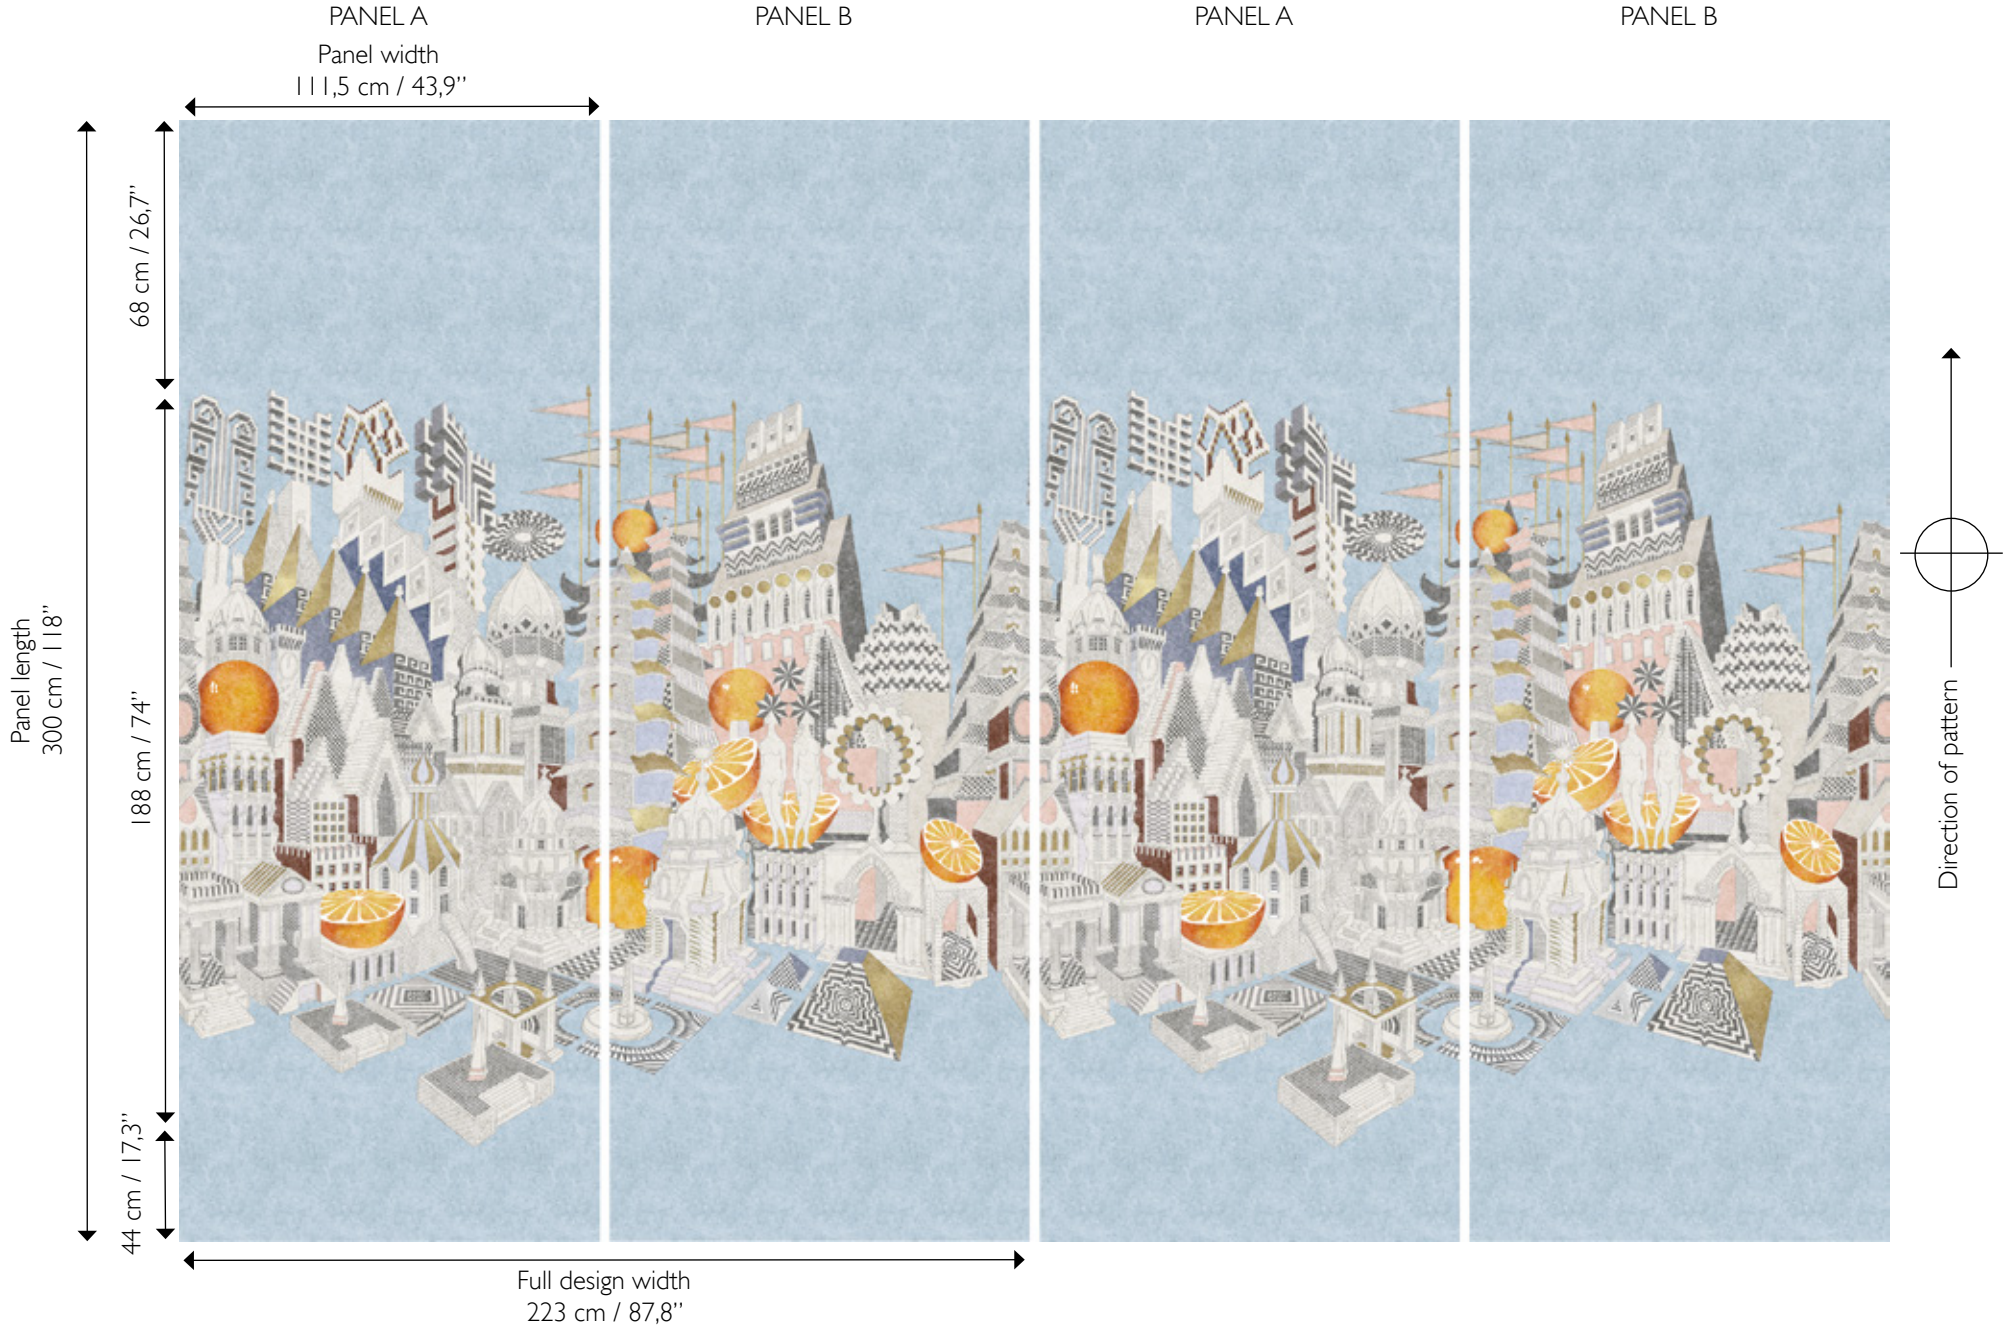

PINK CITY

by Jennifer Shorto Textiles

REF. CODE — PINK CITY

COMPOSITION — Mat paper

PANEL WIDTH — 111,5 cm / 43,9"

PANEL NUMBER — 2

WEIGHT — 147 g / m²

VERTICAL REPEAT — 300 cm / 118" or 500 cm / 196.8"

HORIZONTAL REPEAT — 223 cm / 87.8"

CARE — Not washable

INSTRUCTIONS — Standard glue, Straight match, Overlay, Untrimmed.

SOLD BY — Panel of 3m / 118" or 5m / 197" height

PINK CITY 3M

by Jennifer Shorto Textiles

PINK CITY 5M

by Jennifer Shorto Textiles