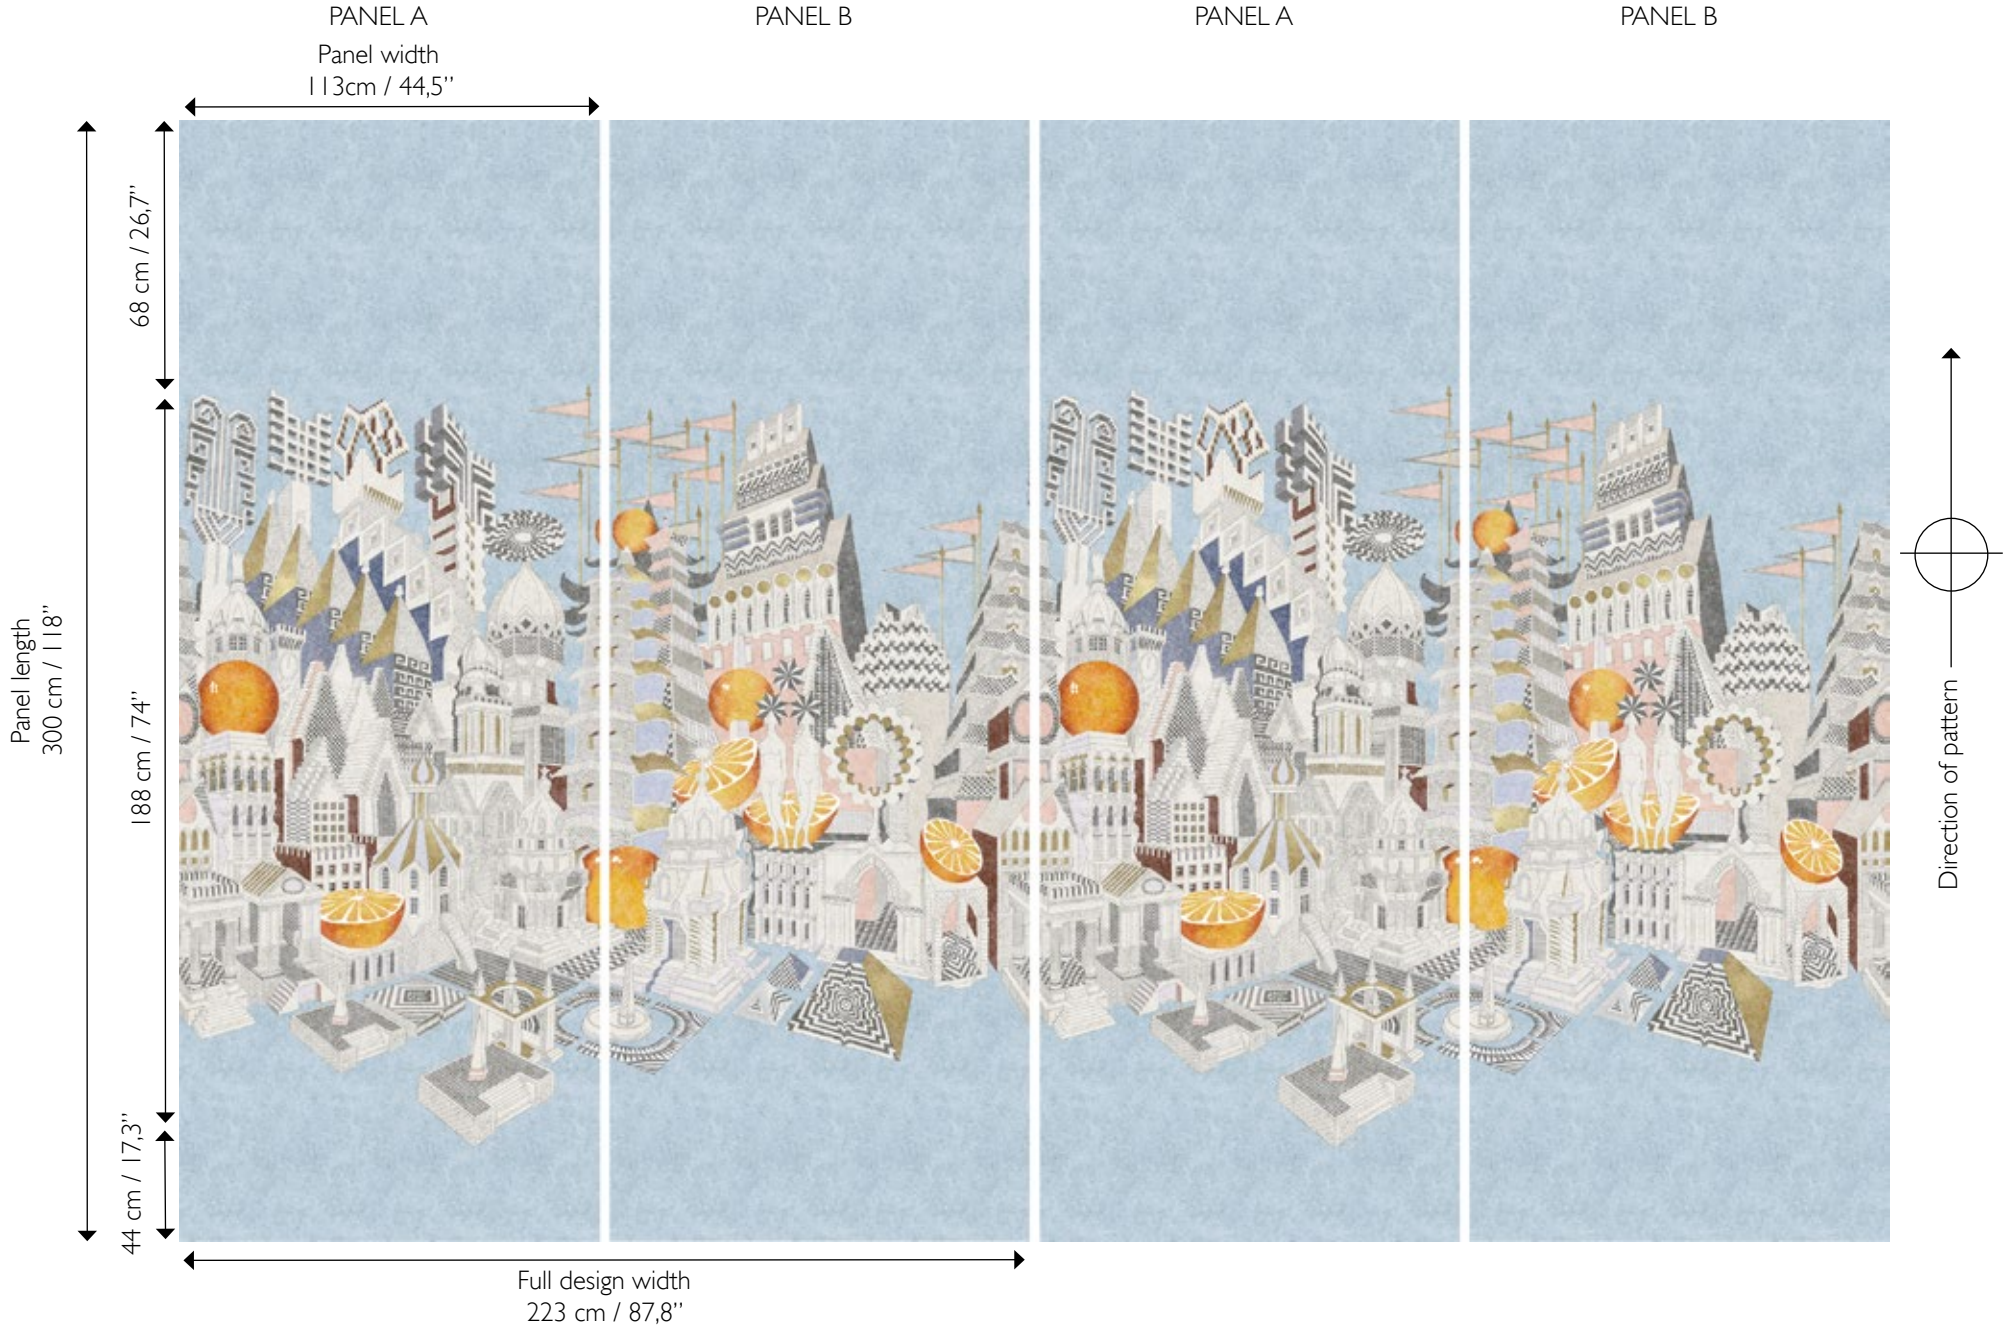

PINK CITY 3M

by Jennifer Shorto Textiles