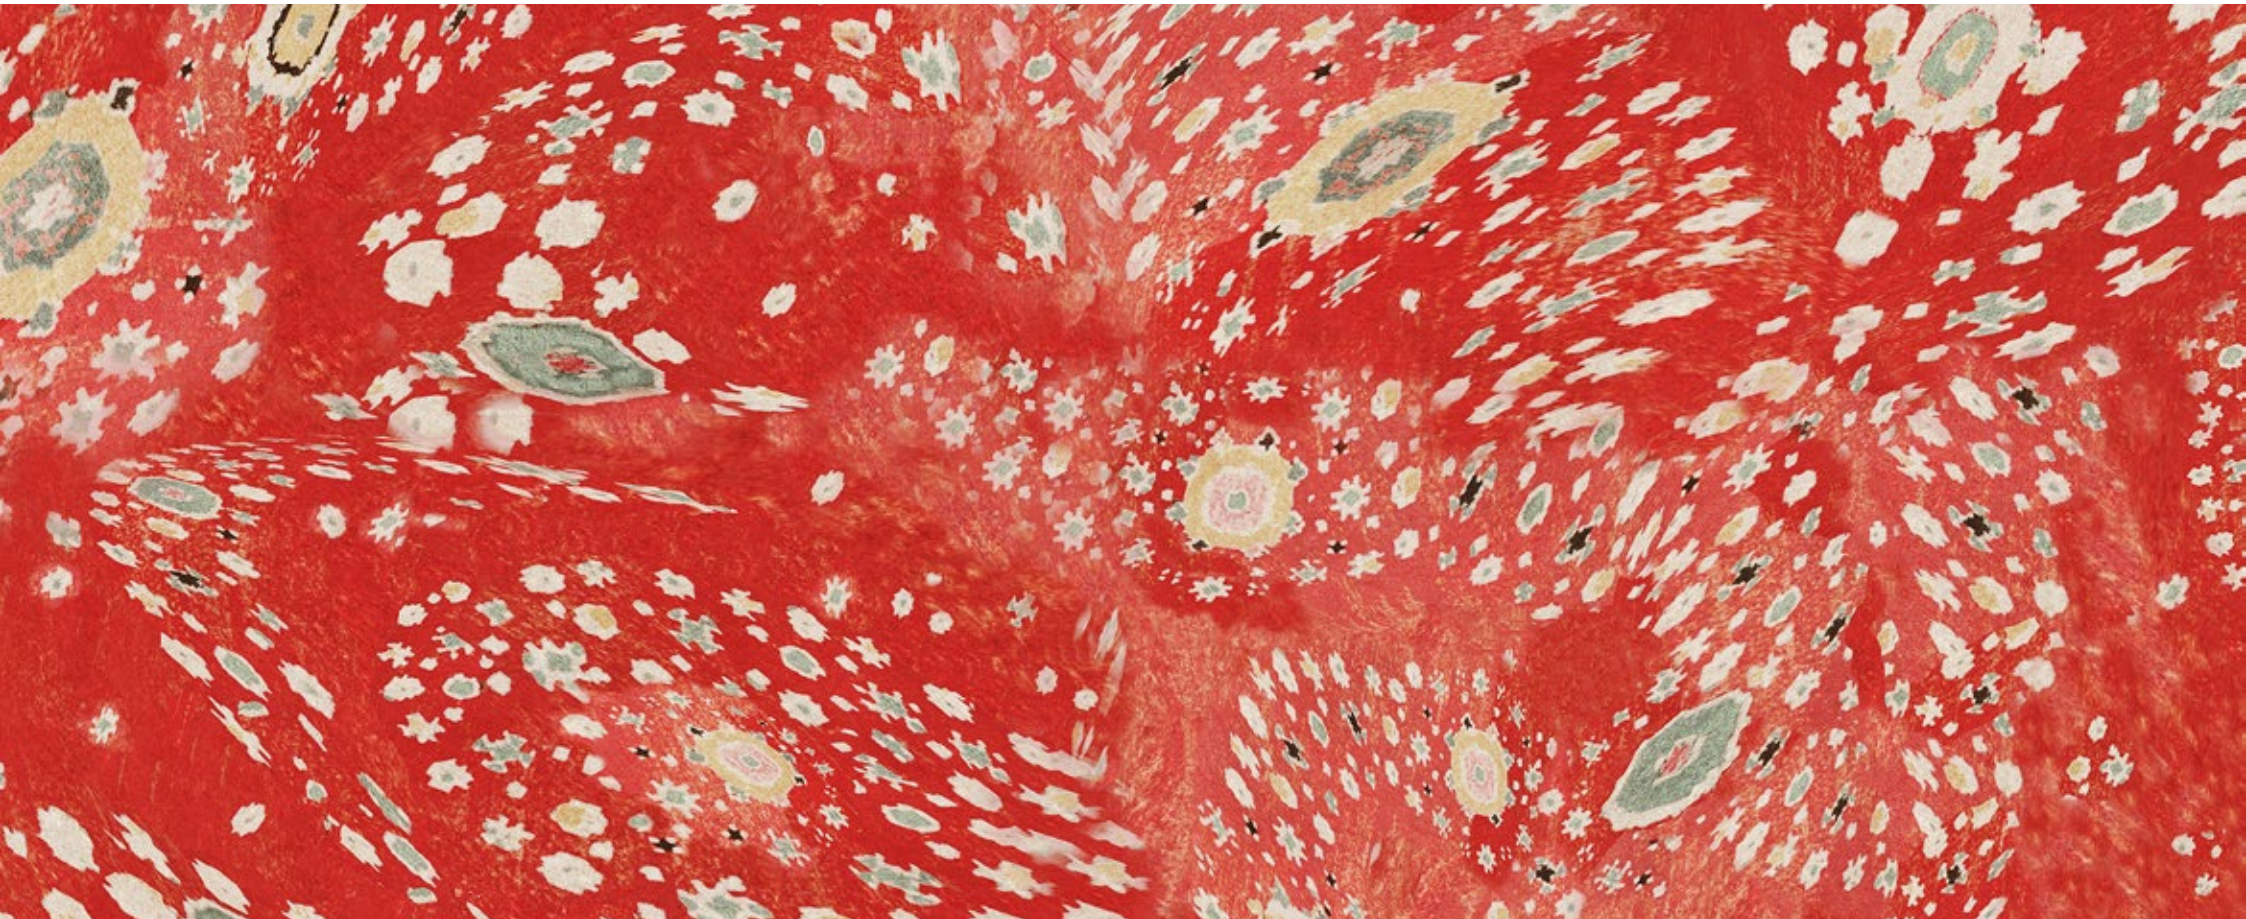

CONSTELLATION

by Jennifer Shorto Textiles

REFERENCE CODE: CONSTELLATION RED

PAPER TYPE: Mat paper

PAPER WIDTH: Paper width 140 cm / 55.1"

HORIZONTAL REPEAT: 140 cm / 55.1"

VERTICAL REPEAT: 147 cm / 57.9"

COLORWAY: RED, BLUE, GREY, PINK

SOLD BY: Meter (max 50m on a roll)

DETAILS:

Not washable

Standard glue

Trimmed

Over engraving