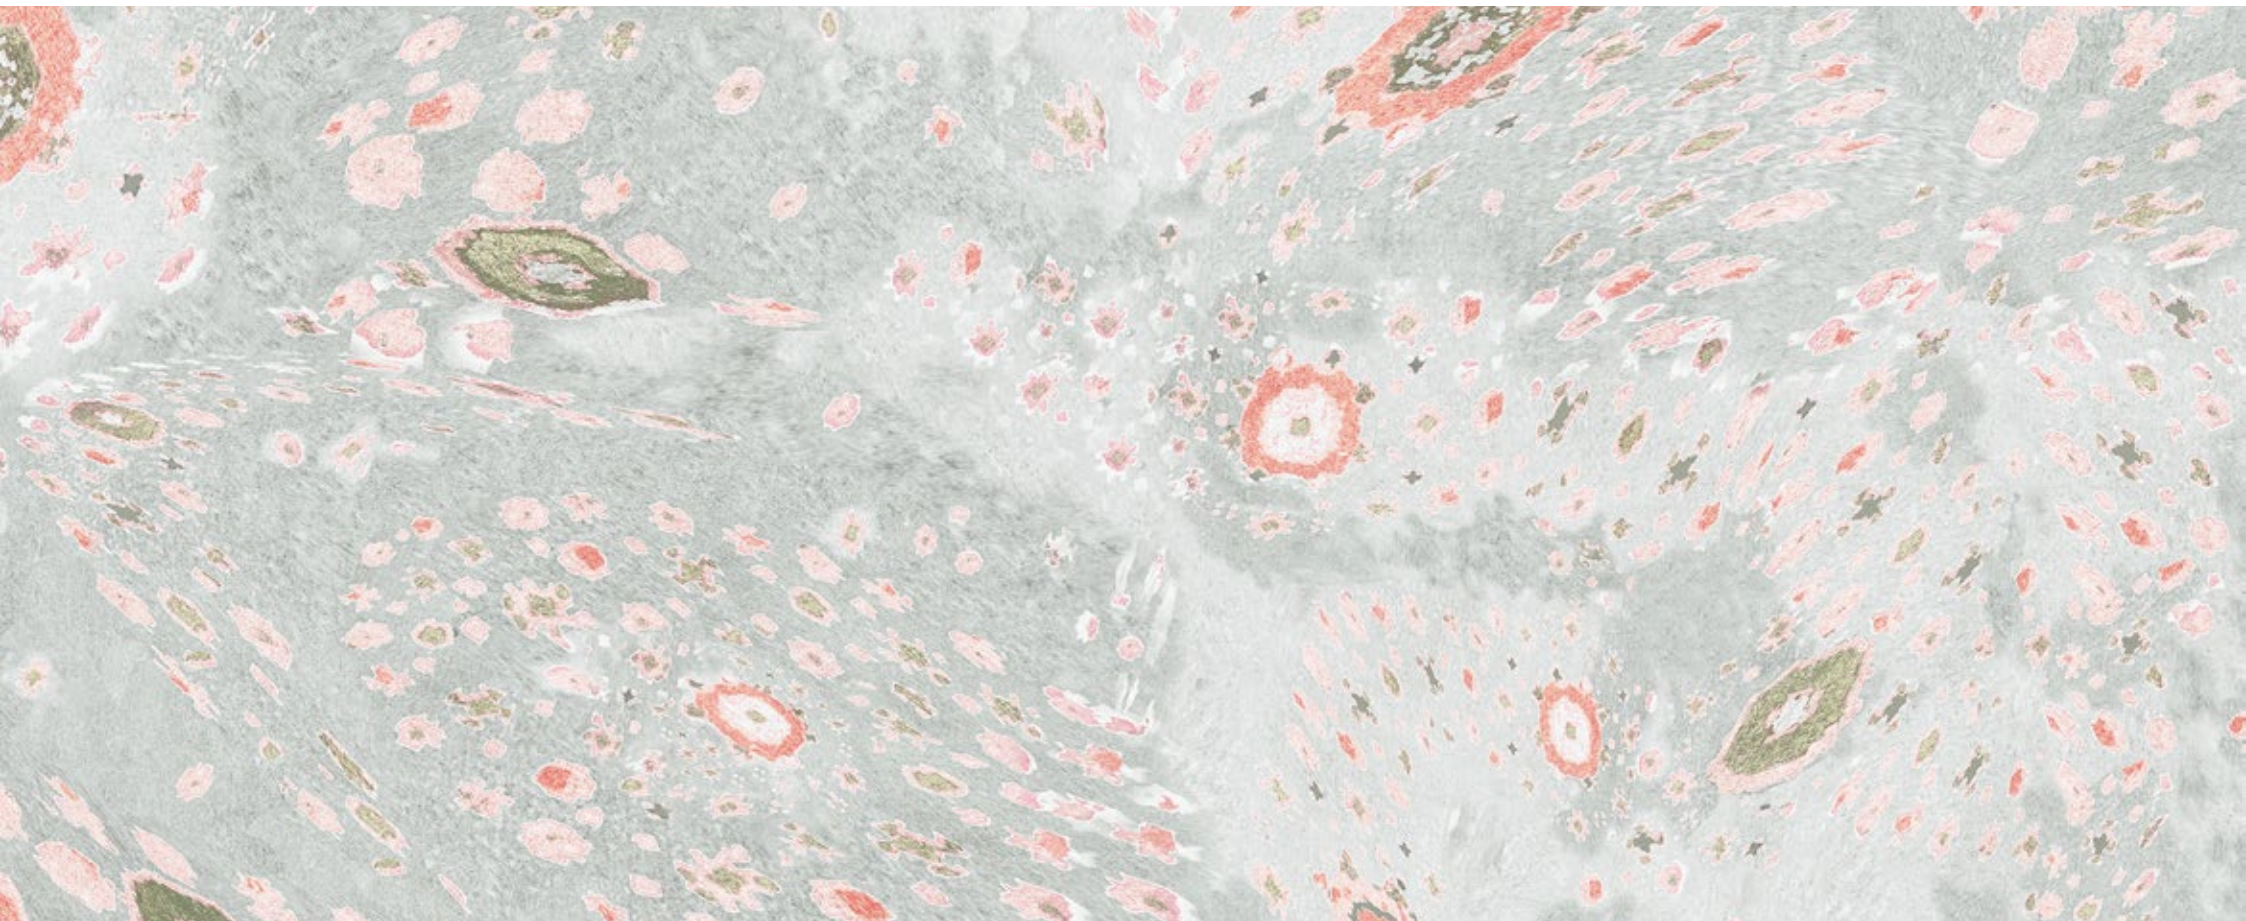

CONSTELLATION

by Jennifer Shorto Textiles

REFERENCE CODE: CONSTELLATION PINK

PAPER TYPE: Mat paper

PAPER WIDTH: Paper width 140 cm / 55.1"

HORIZONTAL REPEAT: 140 cm / 55.1"

VERTICAL REPEAT: 147 cm / 57.9"

COLORWAY: RED, BLUE, GREY, PINK

SOLD BY: Meter (max 50m on a roll)

DETAILS:

Not washable

Standard glue

Trimmed

Over engraving