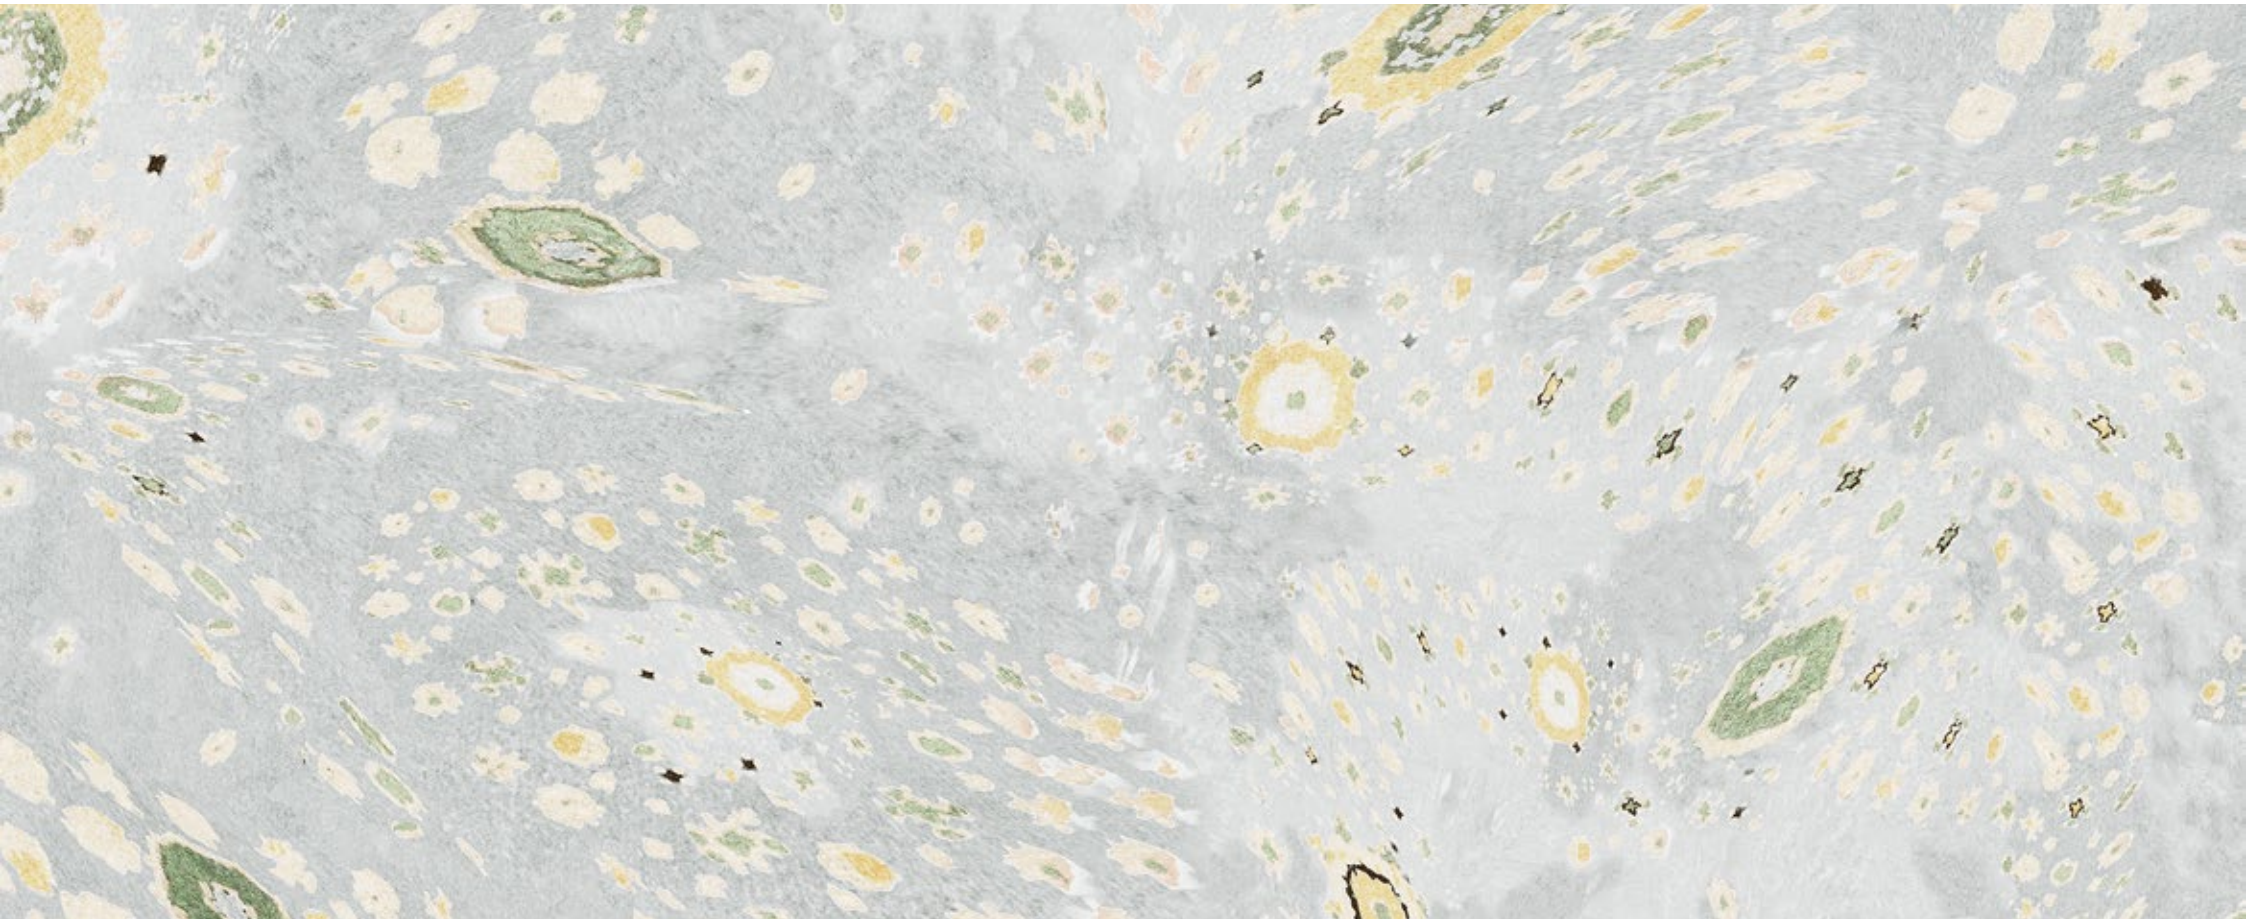

CONSTELLATION

by Jennifer Shorto Textiles

REFERENCE CODE: CONSTELLATION GREY

PAPER TYPE: Mat paper

PAPER WIDTH: Paper width 140 cm / 55.1"

HORIZONTAL REPEAT: 140 cm / 55.1"

VERTICAL REPEAT: 147 cm / 57.9"

COLORWAY: RED, BLUE, GREY, PINK

SOLD BY: Meter (max 50m on a roll)

DETAILS:

Not washable

Standard glue

Trimmed

Over engraving