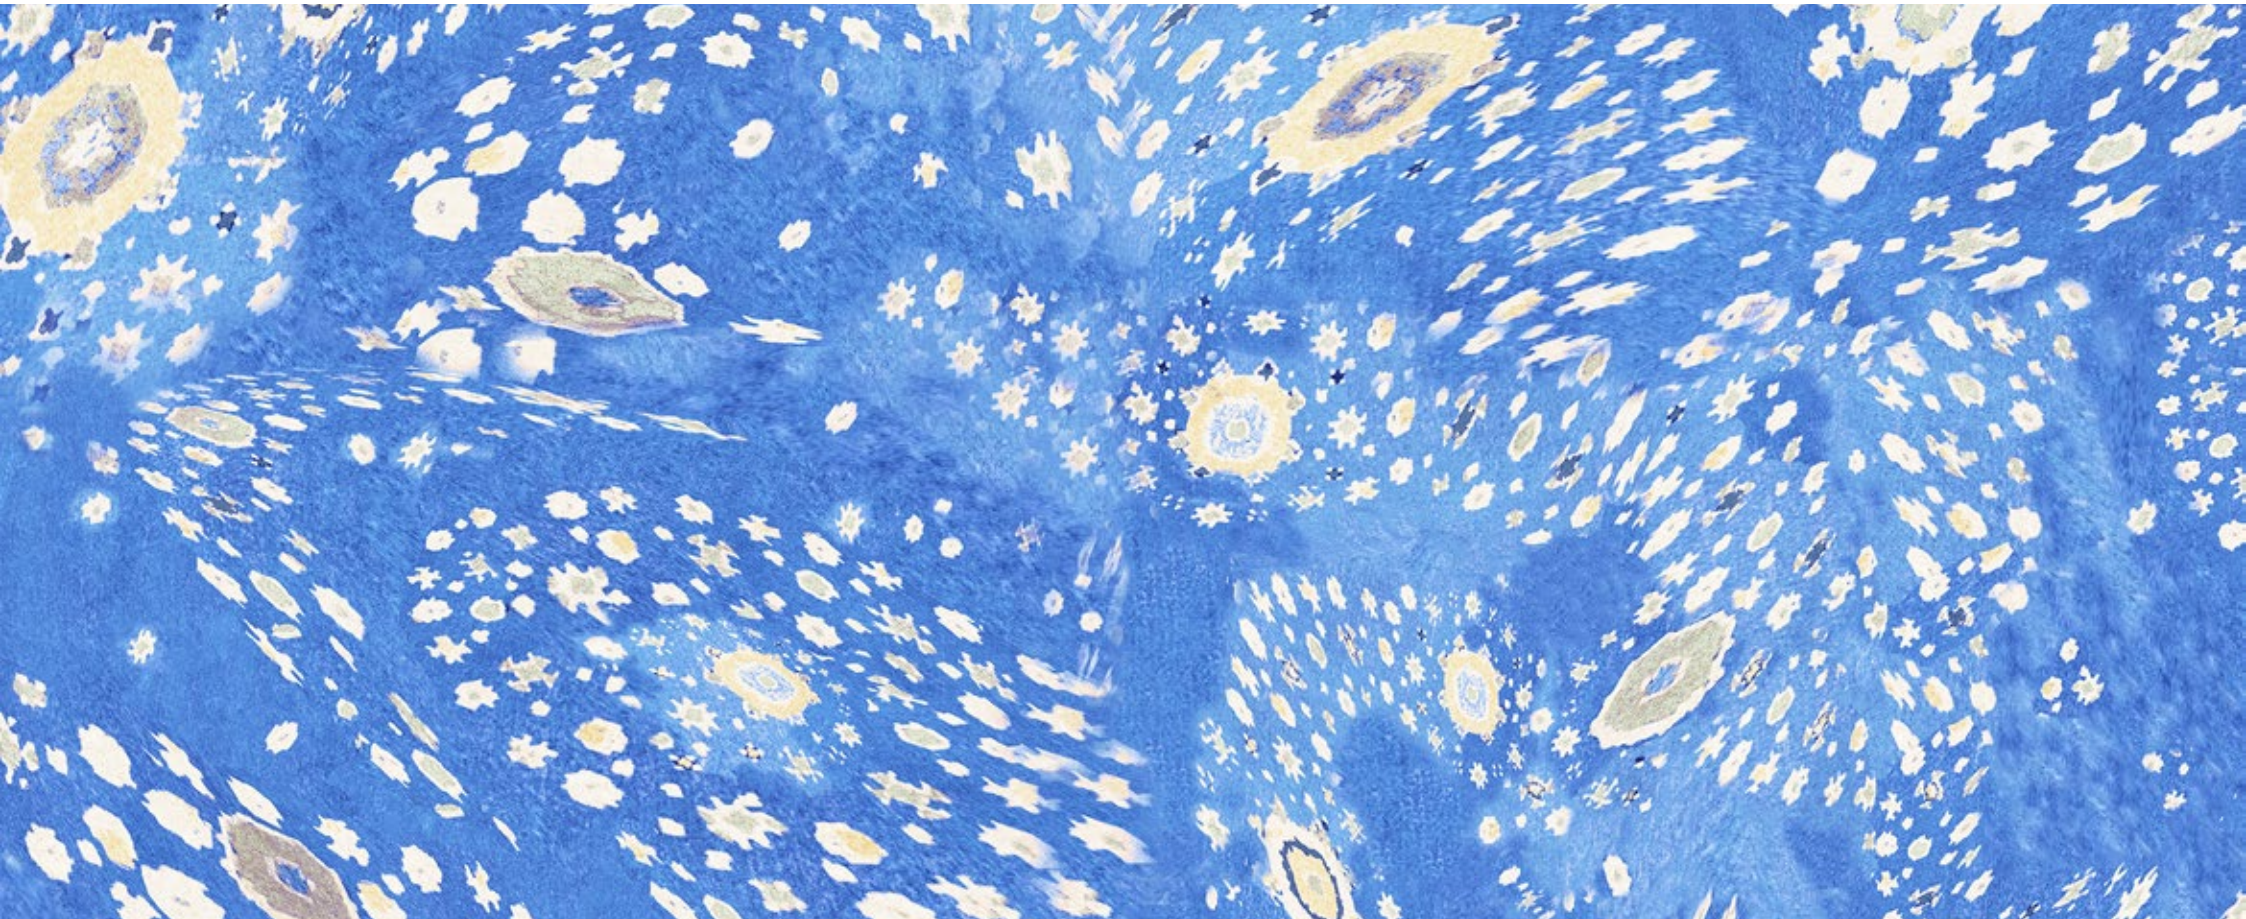

CONSTELLATION

by Jennifer Shorto Textiles

REFERENCE CODE: CONSTELLATION BLUE

PAPER TYPE: Mat paper

PAPER WIDTH: Paper width 140 cm / 55.1"

HORIZONTAL REPEAT: 140 cm / 55.1"

VERTICAL REPEAT: 147 cm / 57.9"

COLORWAY: RED, BLUE, GREY, PINK

SOLD BY: Meter (max 50m on a roll)

DETAILS:

Not washable

Standard glue

Trimmed

Over engraving