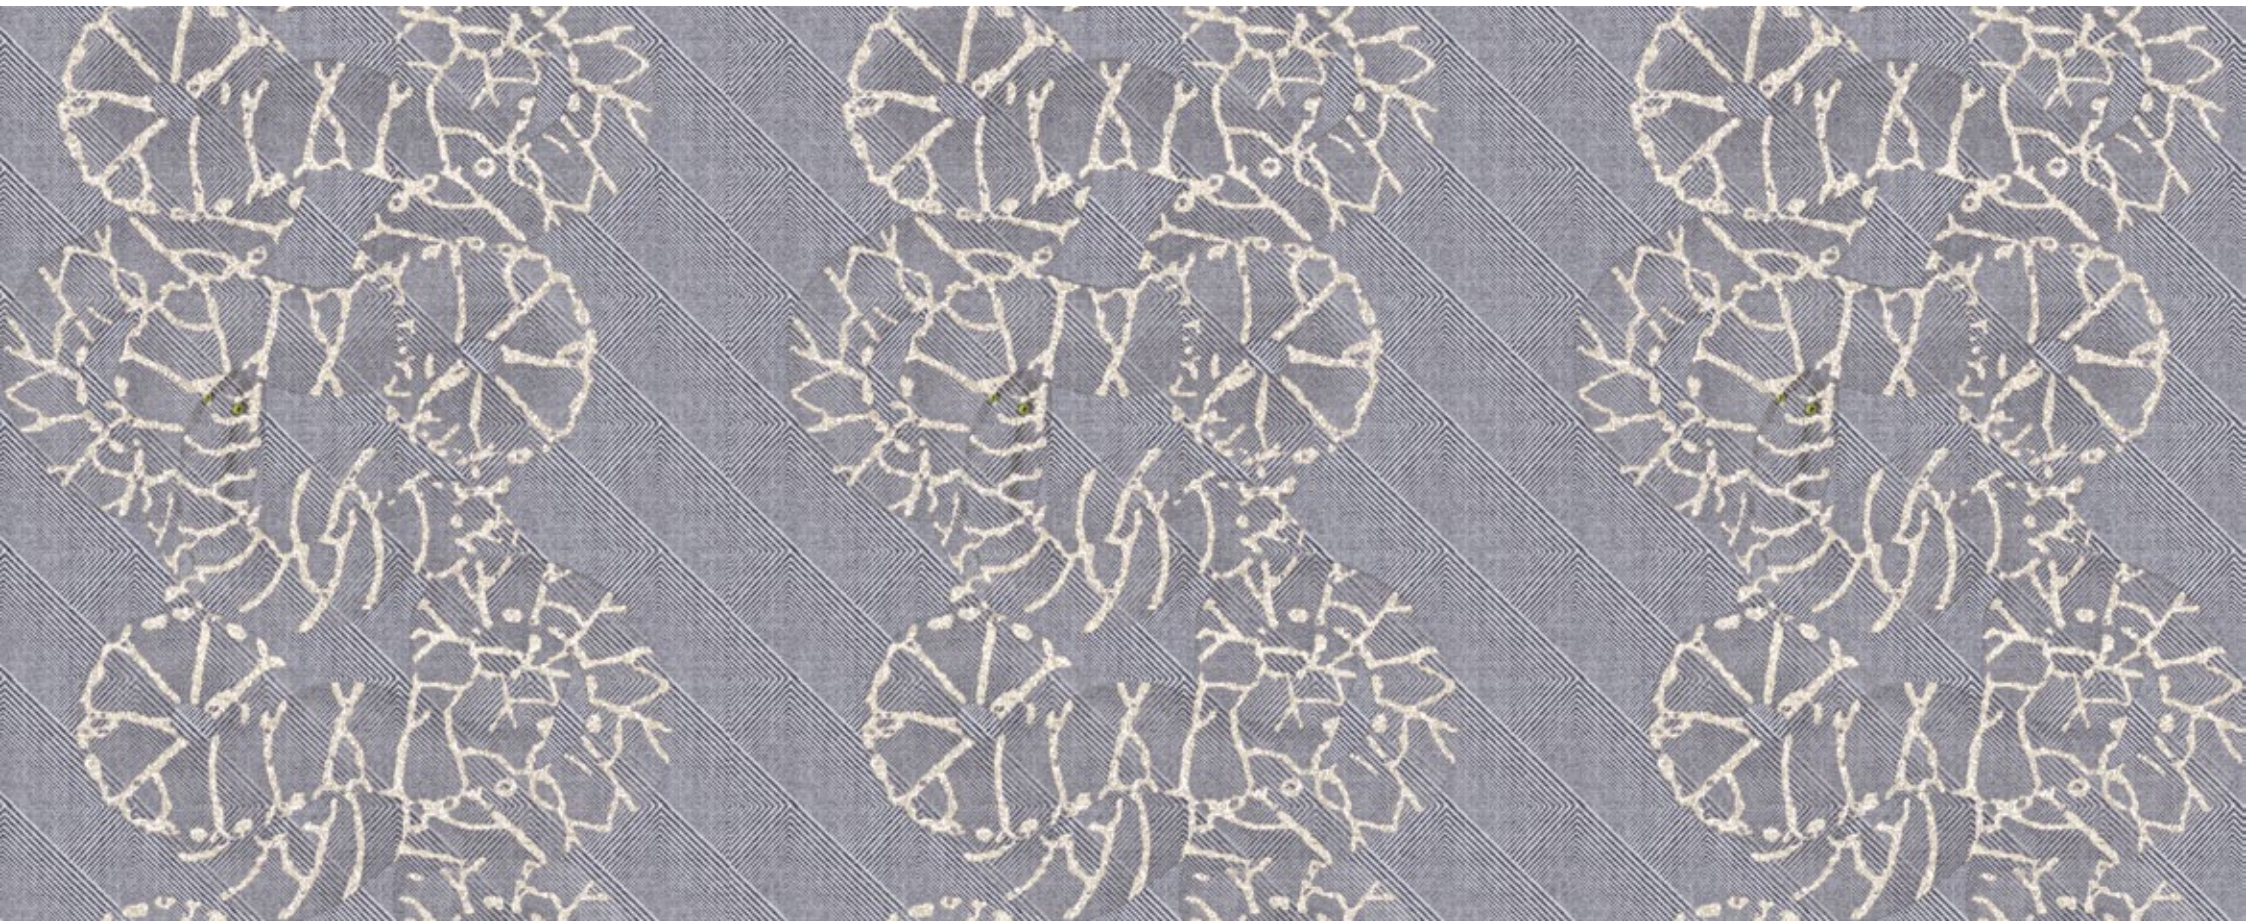

EDEN LIGHT

by Jennifer Shorto Textiles

REFERENCE CODE: EDEN LIGHT

PAPER TYPE: Mat paper

PAPER WIDTH: Paper width 140 cm / 55.1"

HORIZONTAL REPEAT: 70 cm / 27.5"

VERTICAL REPEAT: 136 cm / 53.5"

COLORWAY: /

SOLD BY: Meter (max 50m on a roll)

DETAILS:

Not washable

Standard glue

Trimmed

Over engraving

EDEN LIGHT

by Jennifer Shorto Textiles