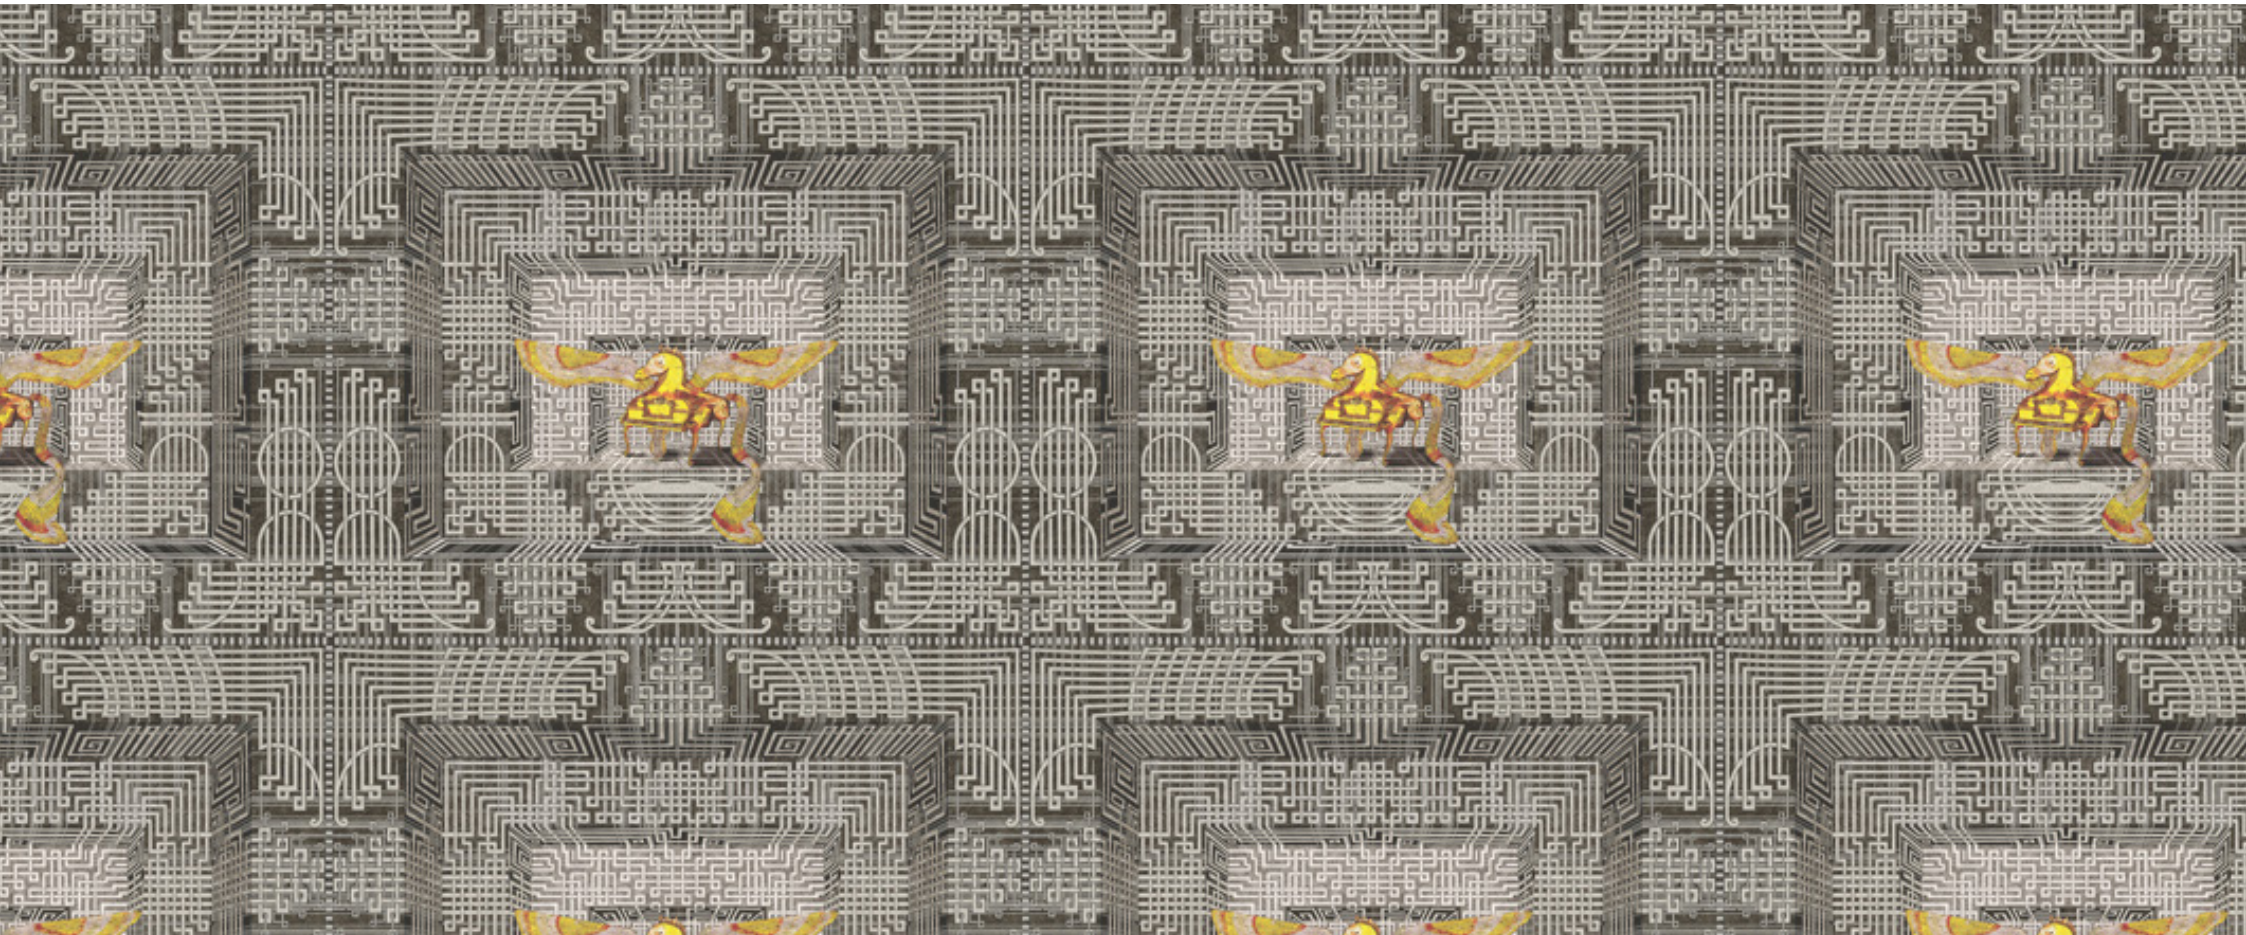

**VERTICAL REPEAT:** 50 cm / 20"

**COLORWAY:** /

**SOLD BY:** Meter (max 50m on a roll)

## DETAILS:

Not washable

Standard glue

Straight match (on lymer)

Over engraving (on mat paper)

Trimmed (on mat paper)