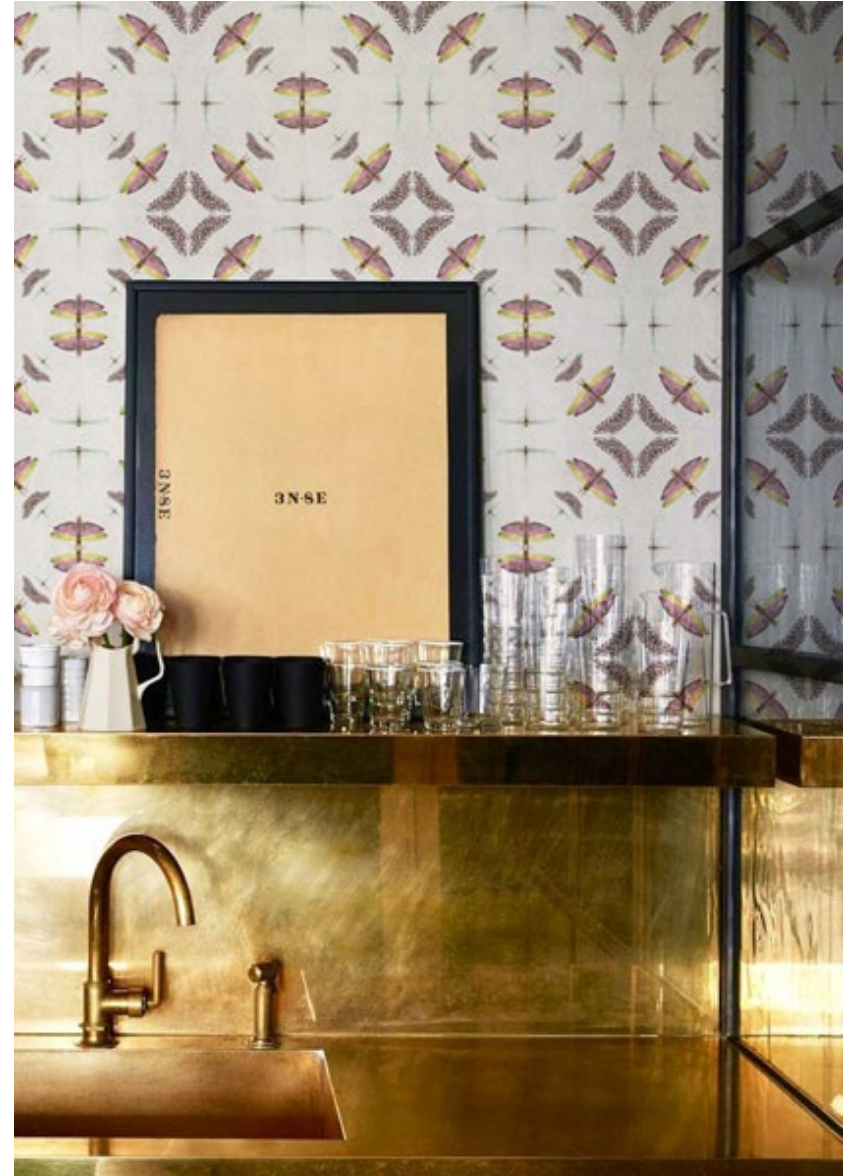

TOURMALINE PINK

by Jennifer Shorto Textiles