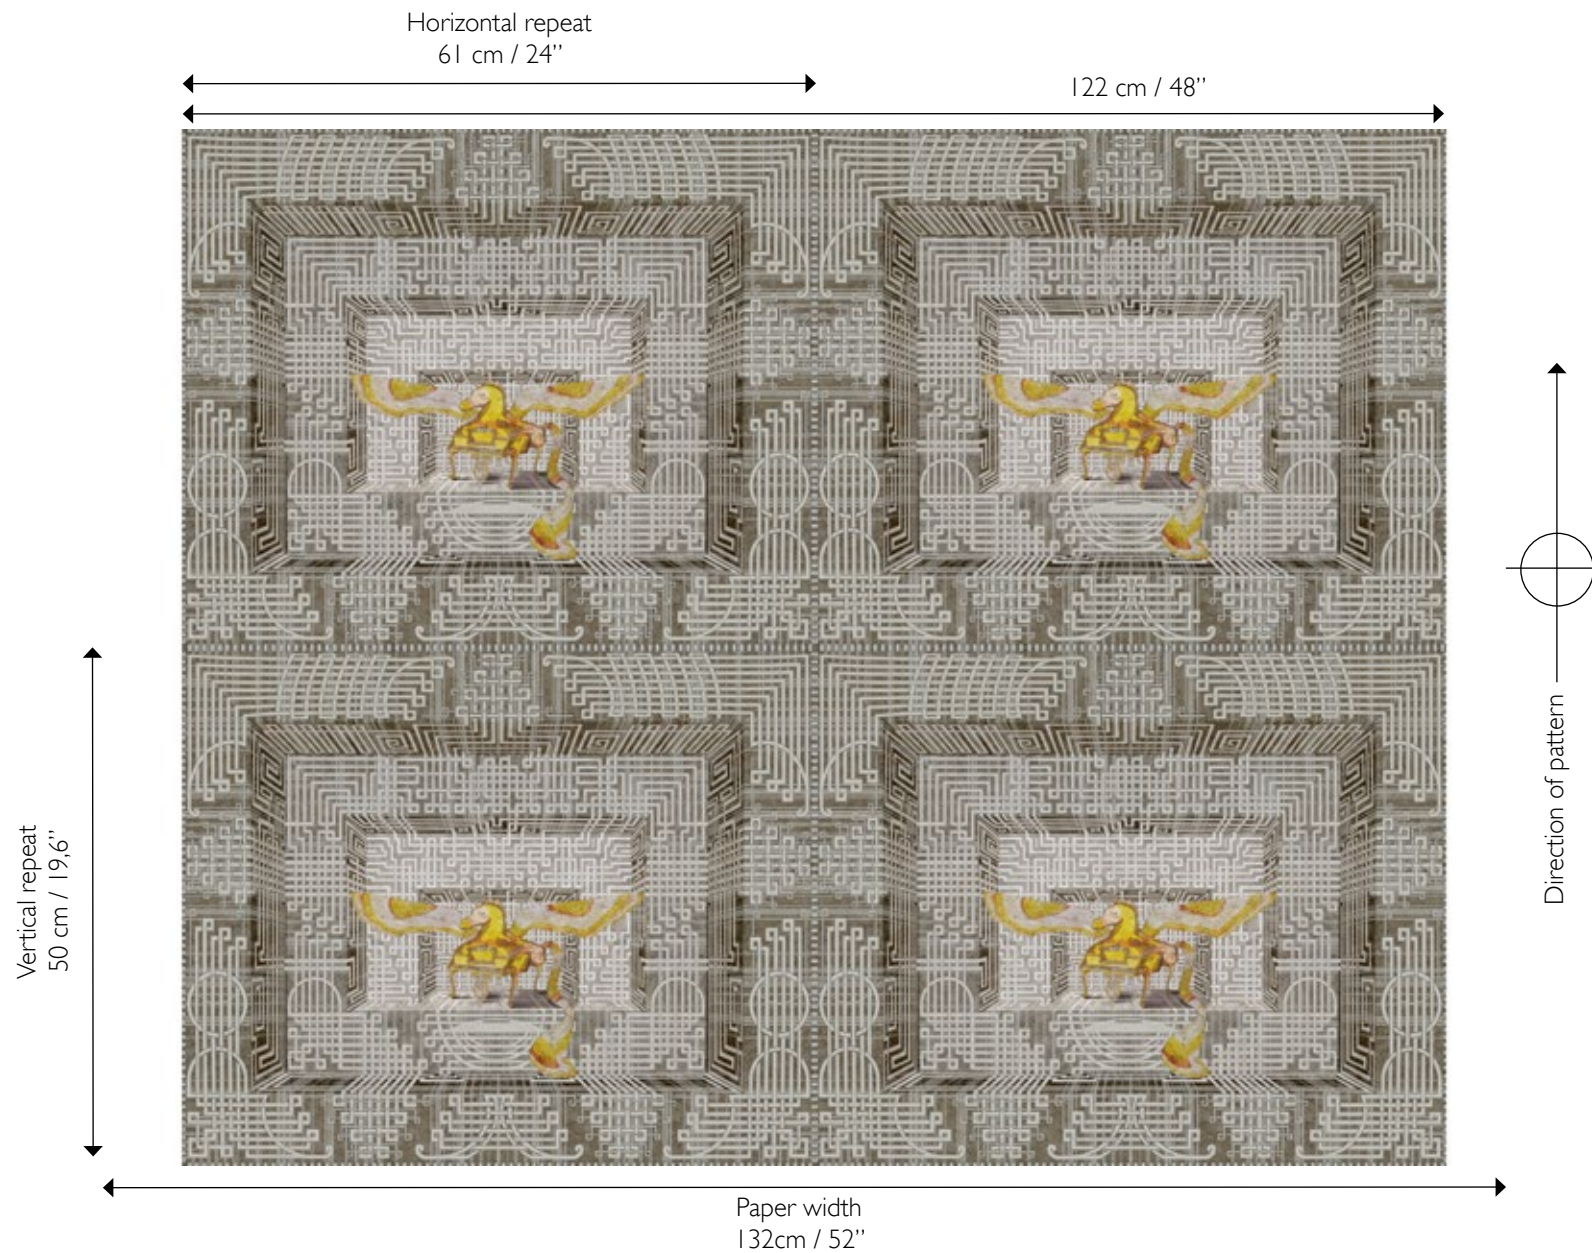

GOLDEN PIANO

by Jennifer Shorto Textiles