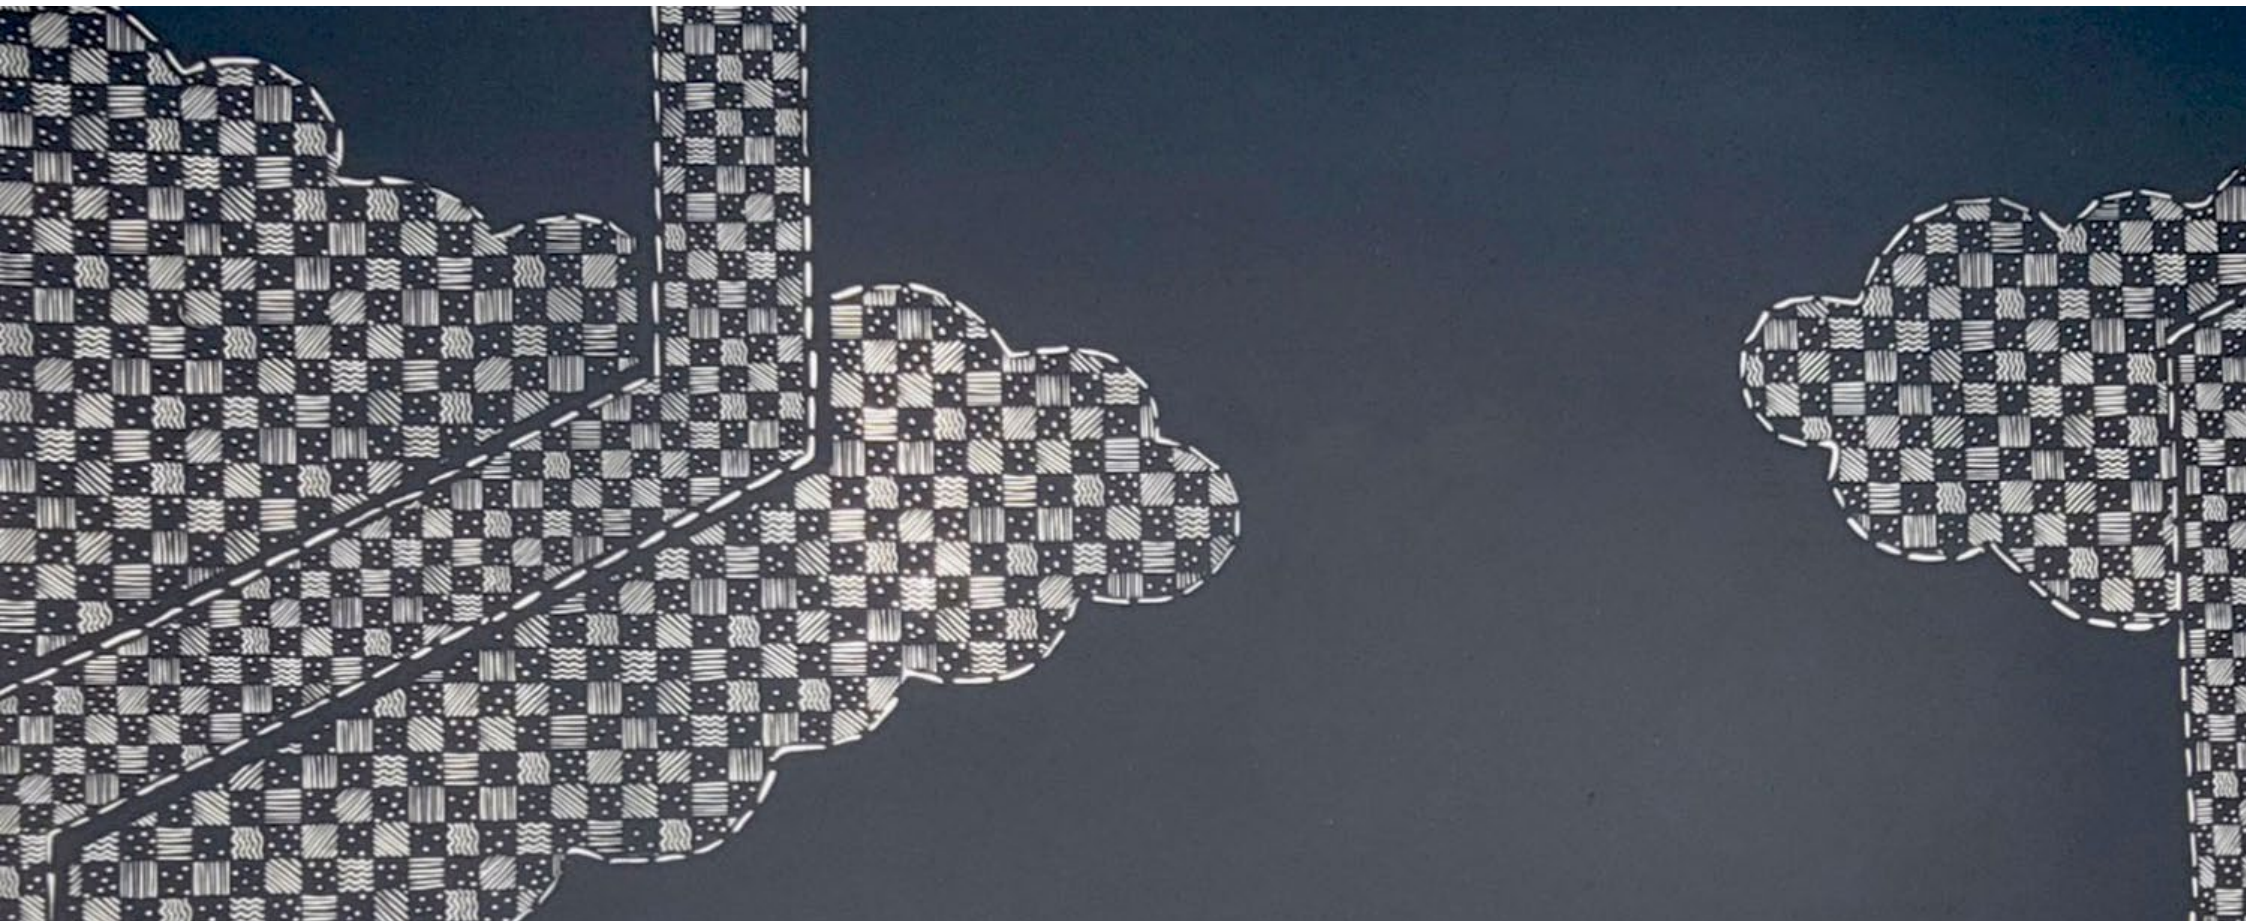

KUMO CLOUD

by Jennifer Shorto Textiles

REFERENCE CODE: KUMO CLOUD INK BLUE

COMPOSITION: ASTM TYPE II Vinyl

PAPER WIDTH: 132cm / 52"

HORIZONTAL REPEAT: 126 cm / 49.6"

VERTICAL REPEAT: 68 cm / 26.7"

COLORWAY: INK BLUE, LIGHT STONE

SOLD BY: Meter / Yard (max 50m / 54.7" on a roll)

DETAILS:

Washable

Standard glue

Straight match

KUMO CLOUD

by Jennifer Shorto Textiles

REFERENCE CODE: KUMO CLOUD LIGHT STONE

COMPOSITION: ASTM TYPE II Vinyl

PAPER WIDTH: 132cm / 52"

HORIZONTAL REPEAT: 126 cm / 49.6"

VERTICAL REPEAT: 68 cm / 26.7"

COLORWAY: INK BLUE, LIGHT STONE

SOLD BY: Meter / Yard (max 50m / 54.7" on a roll)

DETAILS:

Washable

Standard glue

Straight match

KUMO CLOUD

by Jennifer Shorto Textiles

Horizontal repeat
126 cm / 49,6"

Vertical repeat
68 cm / 26,7"

Paper width
132cm / 52"