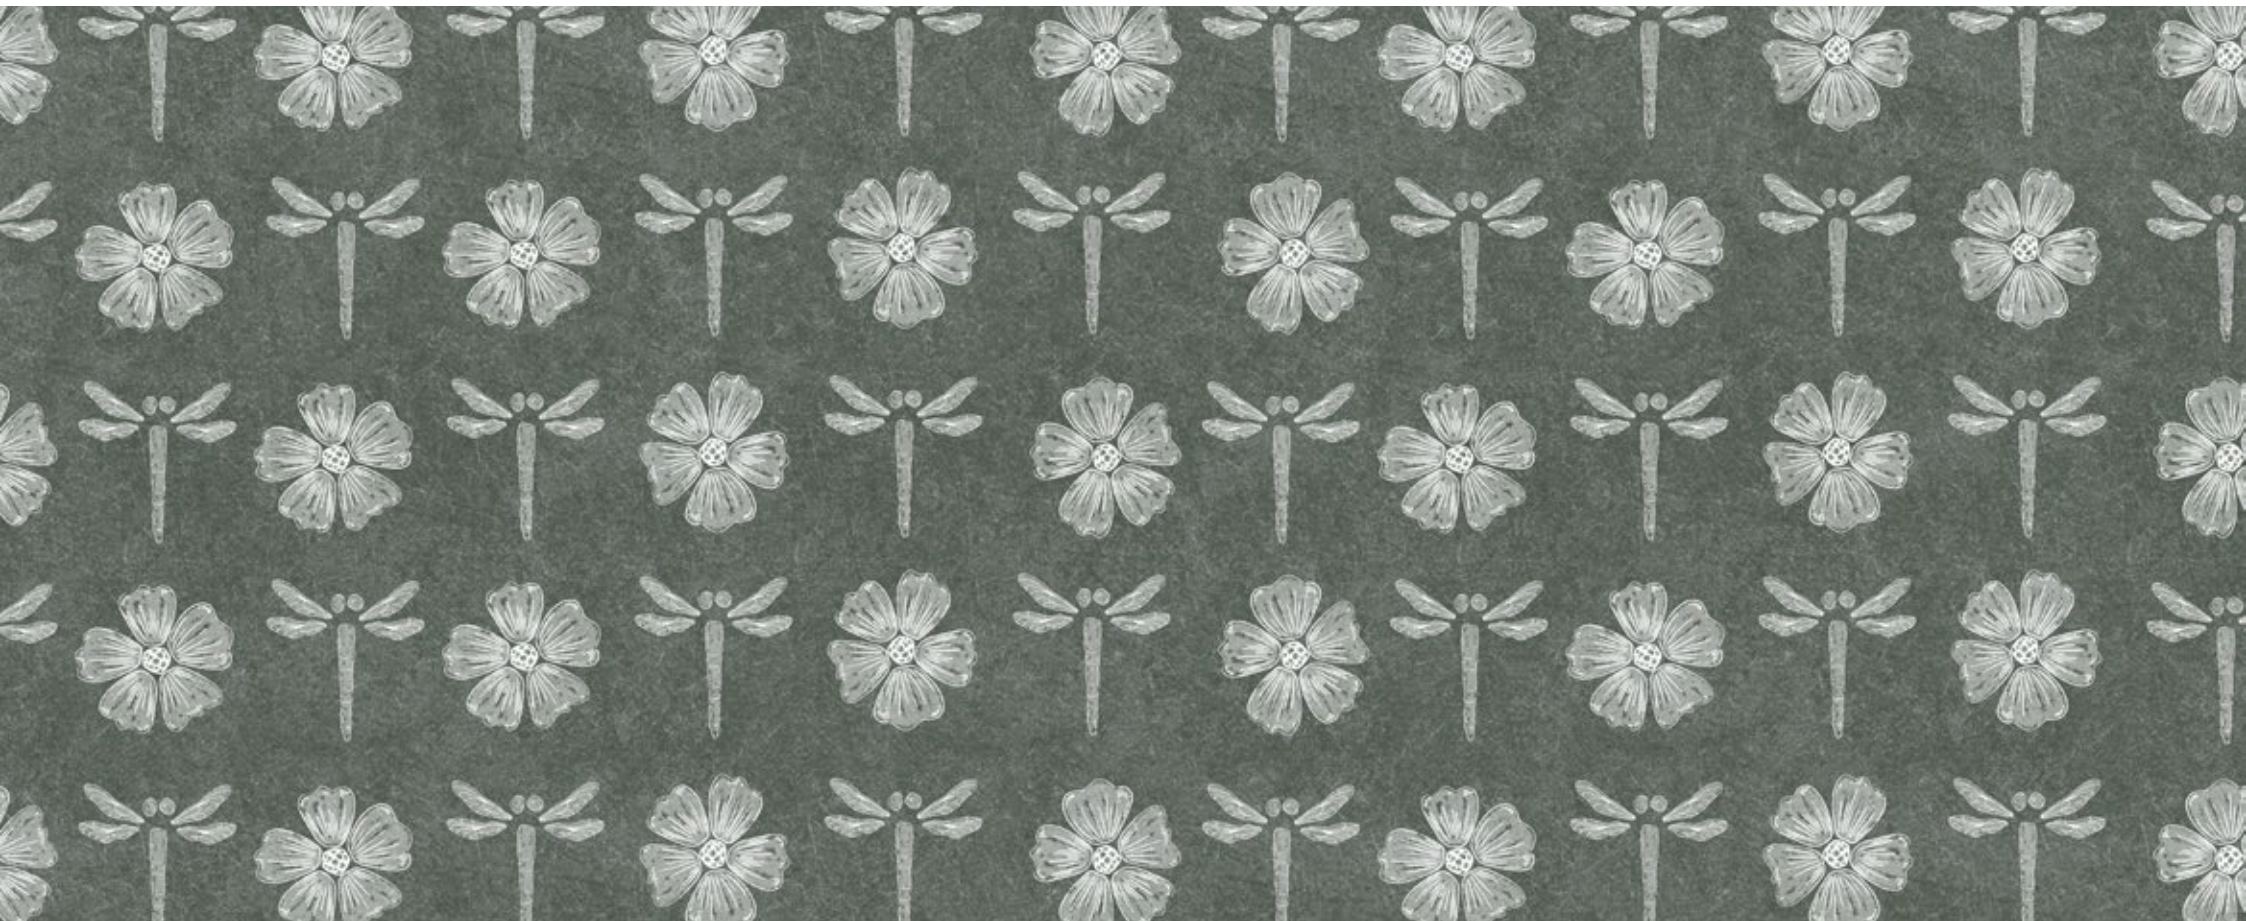

WIDTH --- 85 cm / 33.5"

WEIGHT — 200 g / m²

VERTICAL REPEAT --- 9.8CM / 3.5"

HORIZONTAL REPEAT --- 27.4CM / 10.6"

CARE — Not washable

INSTRUCTIONS — Standard glue, Over engraving, Trimmed.

SOLD BY — Meter / Yard (max 50m / 54.7" on a roll)