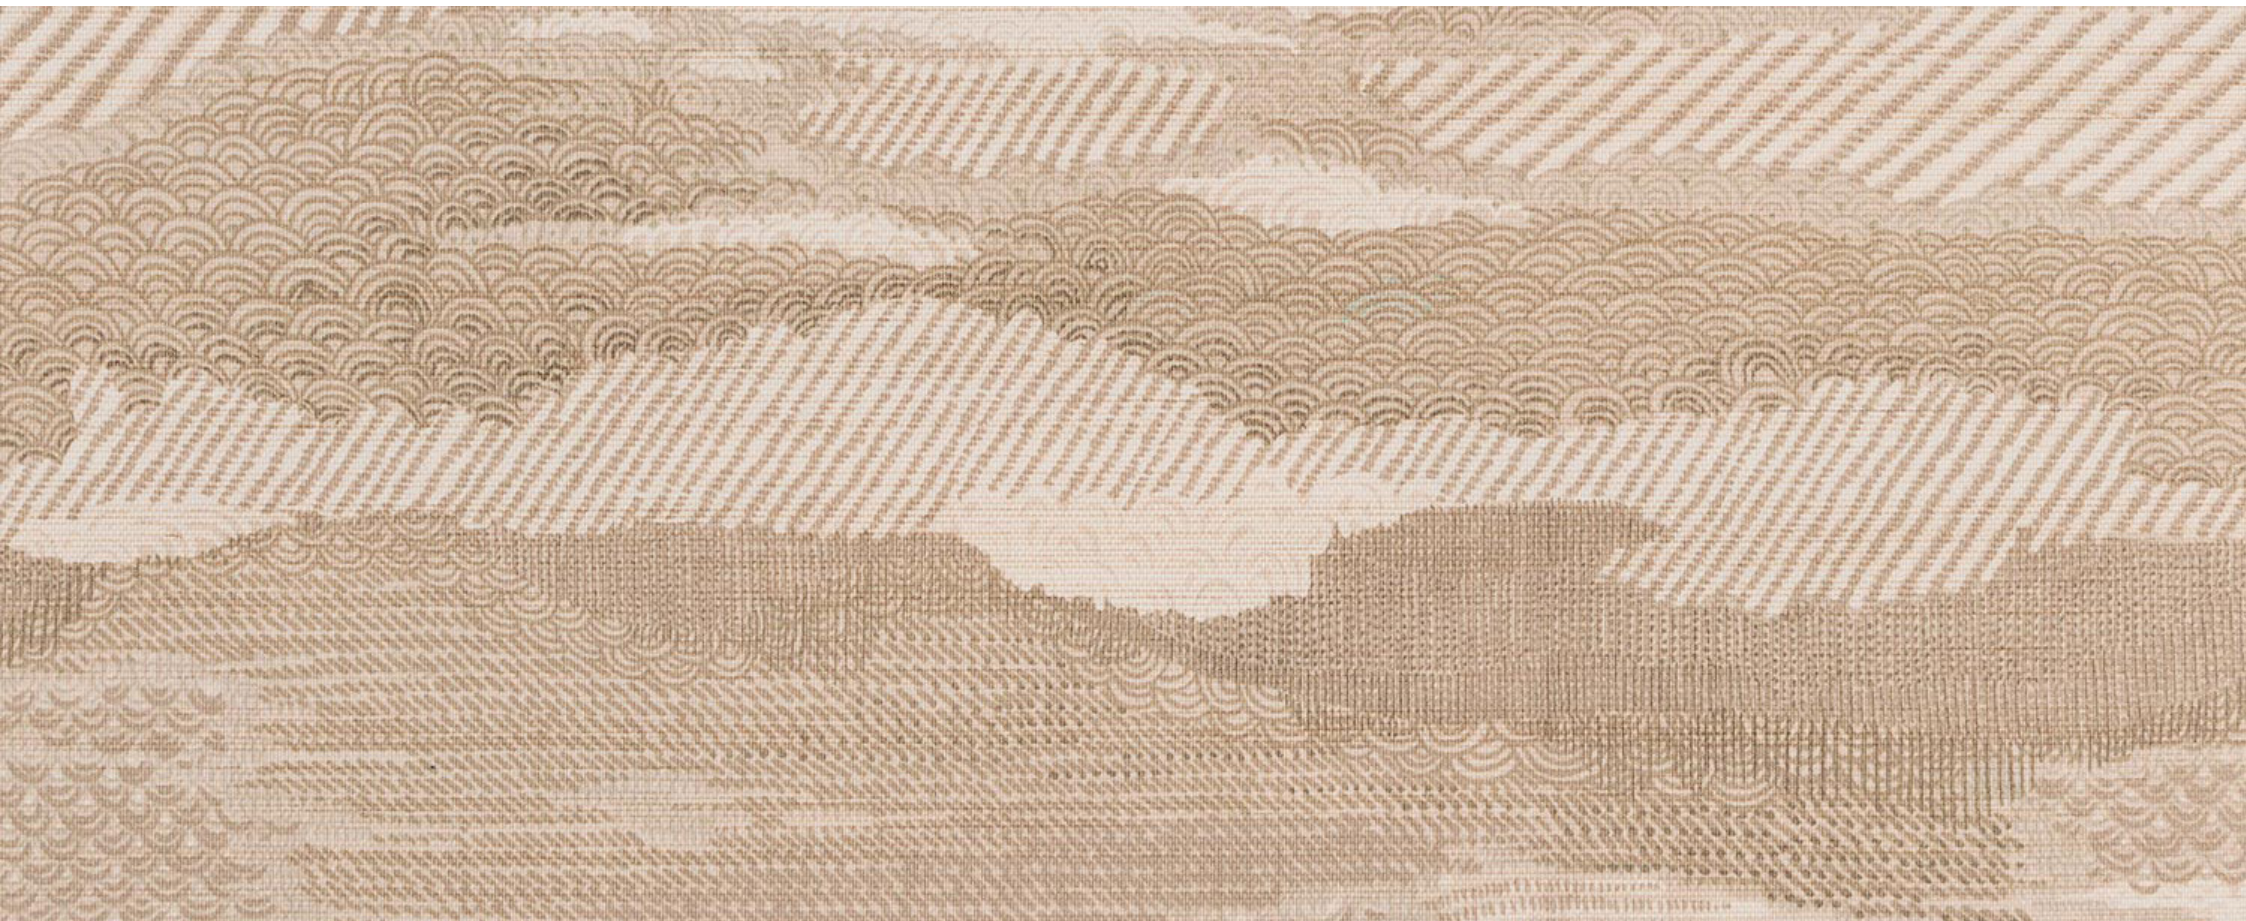

CHINESE LANDSCAPE

by Jennifer Shorto Textiles

REF. CODE — CHILANEUGCWP

COLOR — Neutral

COMPOSITION --- White Sisal

USABLE WIDTH --- 85 cm / 33.5"

WEIGHT — 250 g / m²

VERTICAL REPEAT --- 160.6 cm / 63.2"

HORIZONTAL REPEAT --- 85 cm / 33.5 "

CARE — Not washable

INSTRUCTIONS — Standard glue, Over engraving, Not Trimmed.

SOLD BY — Meter (max 50m on a roll)