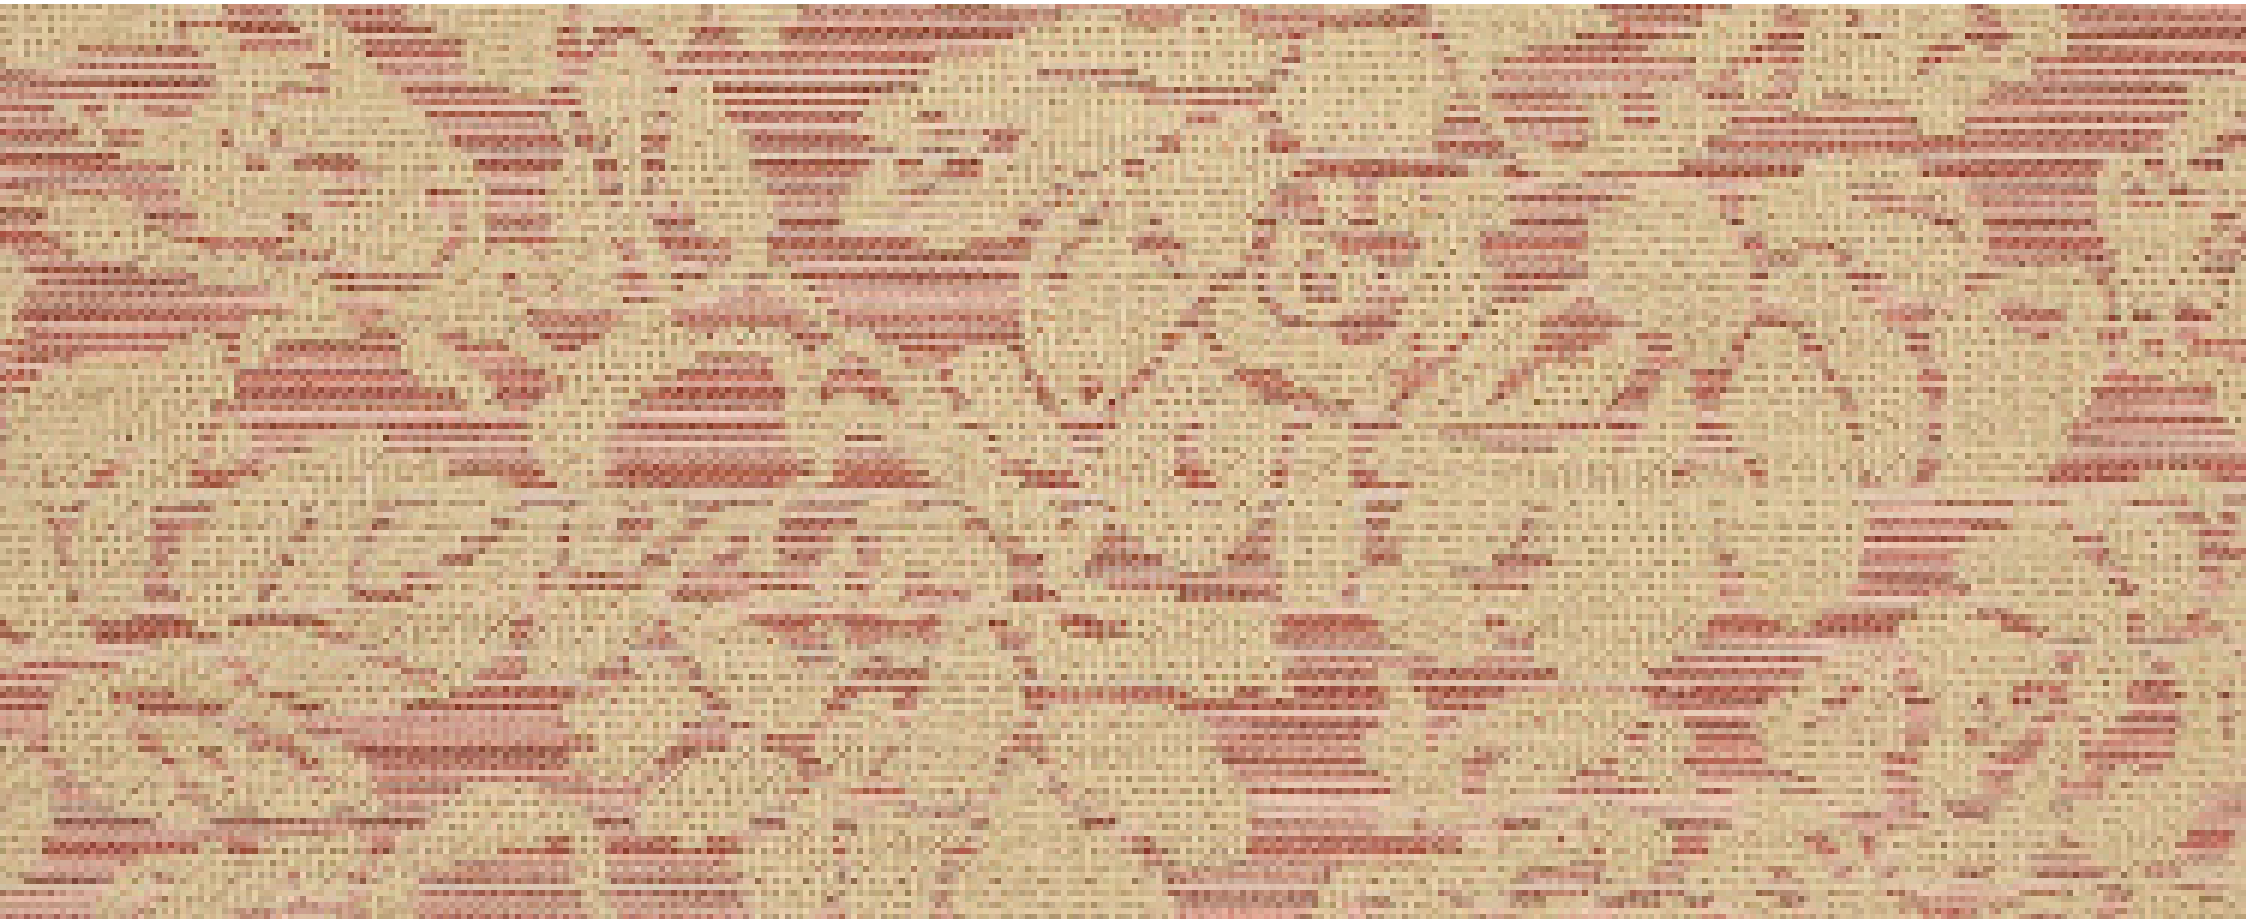

PEONY

www.jennifershorto.com

REF. CODE — 23016-002

COLOR — Pink

COMPOSITION --- CO 50% PA 32% LI 18%

USABLE WIDTH --- 150 cm / 59"

WEIGHT — 426 g / m²

VERTICAL REPEAT --- 46 cm / 18.1"

HORIZONTAL REPEAT --- 50 cm / 19.7"

CARE — Dry cleaning

SPECIFY FOR — Upholstery, Wallcovering, Soft Furnishings.

SOLD BY — Meter / Yard